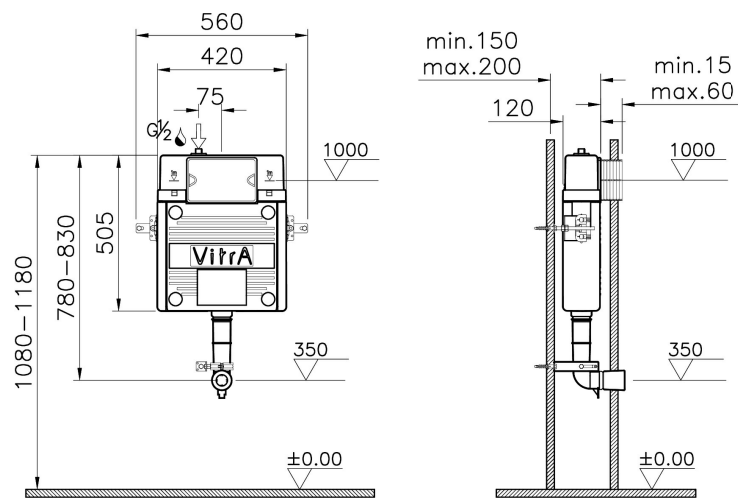

Name

Cistern for Back-to-wall WCs

Collection

Product Code: 742-1735-01

Description

3/6 Litres

VitrA reserves the right to make changes in products and technical details without prior notice.

All drawings contain the necessary measurements which are subject to standard tolerances. For exact measurements, in particular for customized installation scenarios, it can only be taken from the finished ceramic product.