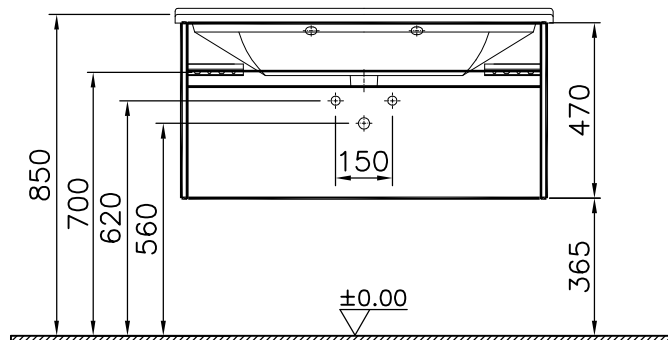

Description : Washbasin Unit, 100 cm

Code : 54742

Colour : White High Gloss

Material : Thermoform

Weight (kg) : 52,9

*We reserve the right to make technical modifications and alter colours without prior notice.