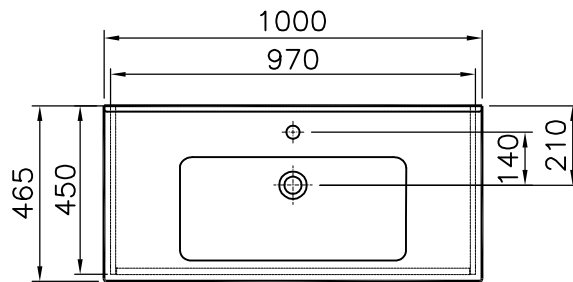

Description : Washbasin Unit, 100 cm

Code : 54742

Colour : White High Gloss

Material : Thermoform

Weight (kg) : 52,9

*We reserve the right to make technical modifications and alter colours without prior notice.