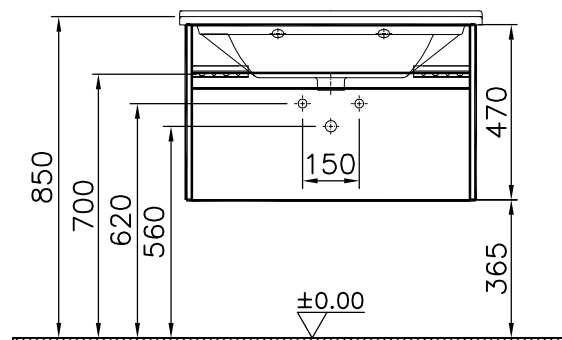

Description : Washbasin Unit, 80 cm

Code : 54738

Colour : White High Gloss

Material : Thermoform

Weight (kg) : 41,4

*We reserve the right to make technical modifications and alter colours without prior notice.