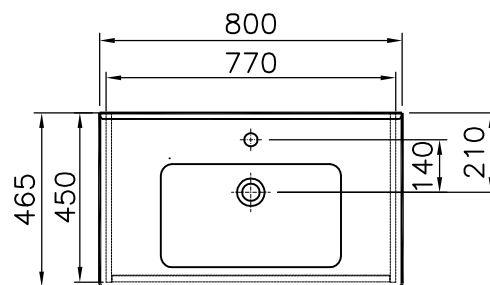

Description : Washbasin Unit, 80 cm

Code : 54738

Colour : White High Gloss

Material : Thermoform

Weight (kg) : 41,4

*We reserve the right to make technical modifications and alter colours without prior notice.