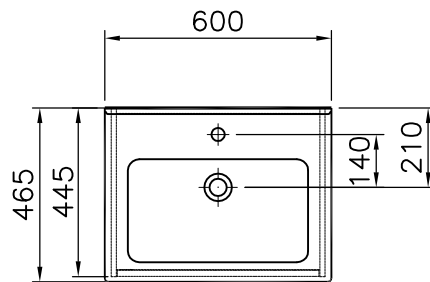

Description : Washbasin Unit, 60 cm

Code : 54734

Colour : White High Gloss

Material : Thermoform

Weight (kg) : 35,3

\*We reserve the right to make technical modifications and alter colours without prior notice.