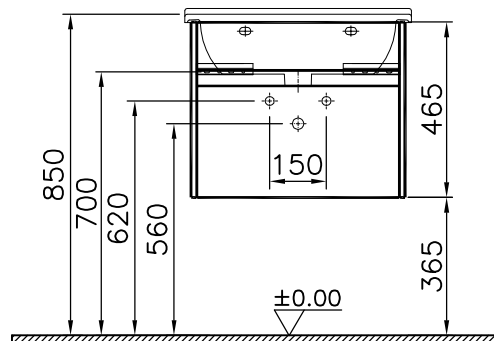

Description : Washbasin Unit, 60 cm

Code : 54734

Colour : White High Gloss

Material : Thermoform

Weight (kg) : 35,3

\*We reserve the right to make technical modifications and alter colours without prior notice.