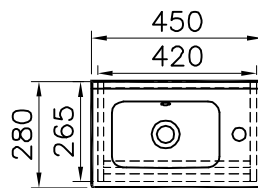

Description : Compact Washbasin Unit, 45 cm

Code : 53031

Colour : White High Gloss

Material : Thermoform

Weight (kg) : 29,0

Weight (kg) : 29

*We reserve the right to make technical modifications and alter colours without prior notice.