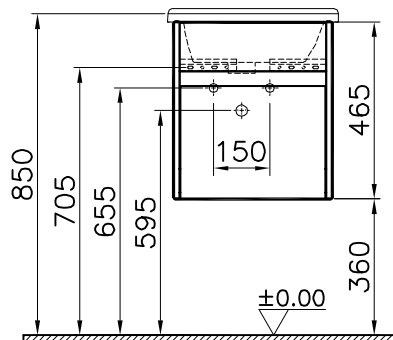

Description : Compact Washbasin Unit, 45 cm

Code : 53031

Colour : White High Gloss

Material : Thermoform

Weight (kg) : 29,0

Weight (kg) : 29

*We reserve the right to make technical modifications and alter colours without prior notice.