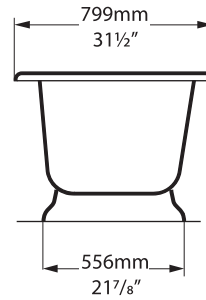

SG Stone grey

Recommended Wastes

No overflow hole

Overflow hole

K30

K31

Top view

Side view

Front view

Rim Detail

Section AA

Section BB

Shown with K31 waste kit

Tap holes can be drilled by installer

*All measurements subject to +/-5% tolerance