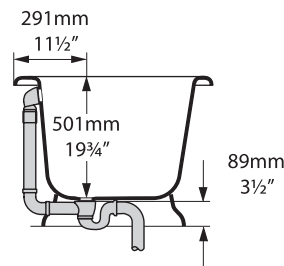

Front view

Rim Detail

Section AA

Section BB

Shown with K31 waste kit

Tap holes can be drilled by installer

*All measurements subject to +/-5% tolerance