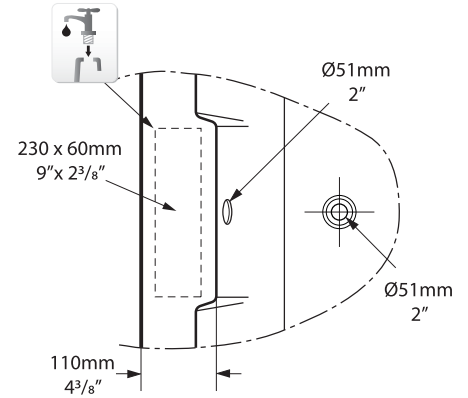

SG Stone grey

Recommended Wastes

No overflow hole

Overflow hole

K30

K31

Top view

Side view

Front view

Rim Detail

Section AA

Section BB

Shown with K31 waste kit

Tap holes can be drilled by installer

*All measurements subject to +/-5% tolerance