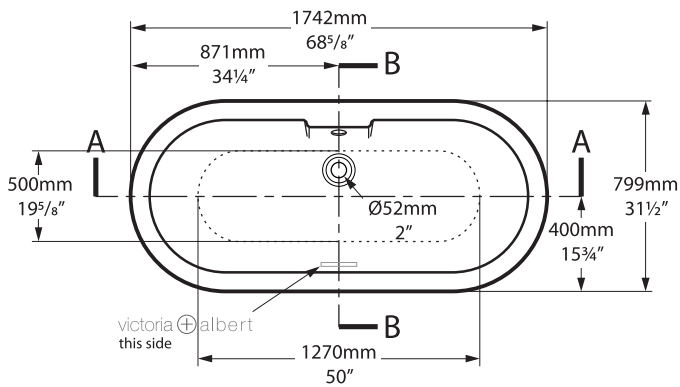

SG Stone grey

Recommended Wastes

No overflow hole

Overflow hole

K30

K31

Top view

Side view

Front view

Rim Detail

Section AA

Section BB

Shown with K31 waste kit

Tap holes can be drilled by installer

*All measurements subject to +/-5% tolerance