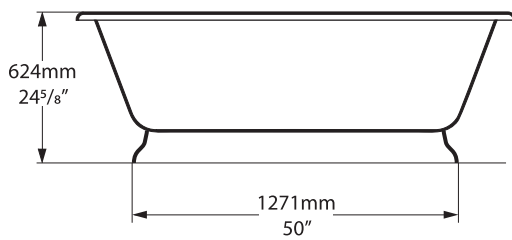

SG Stone grey

Recommended Wastes

No overflow hole

Overflow hole

K30

K31

Top view

Side view

Front view

Rim Detail

Section AA

Section BB

Shown with K31 waste kit

Tap holes can be drilled by installer

*All measurements subject to +/-5% tolerance