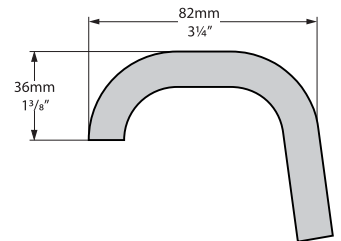

SG Stone grey

Recommended Wastes

No overflow hole

Overflow hole

K30

K31

Top view

Side view

Front view

Rim Detail

Section AA

Section BB

Shown with K31 waste kit

Tap holes can be drilled by installer

*All measurements subject to +/-5% tolerance