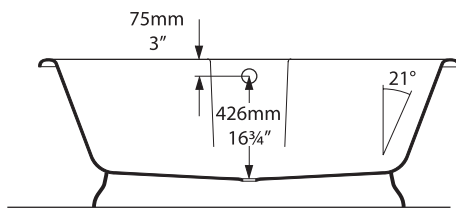

SG Stone grey

Recommended Wastes

No overflow hole

Overflow hole

K30

K31

Top view

Side view

Front view

Rim Detail

Section AA

Section BB

Shown with K31 waste kit

Tap holes can be drilled by installer

*All measurements subject to +/-5% tolerance