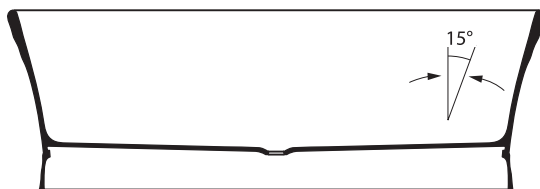

Front view

Side view

Section BB

Shown with K12/K40 waste kit

Section AA

Rim Detail

*All measurements subject to +/-5% tolerance
*Overflow hole not drilled