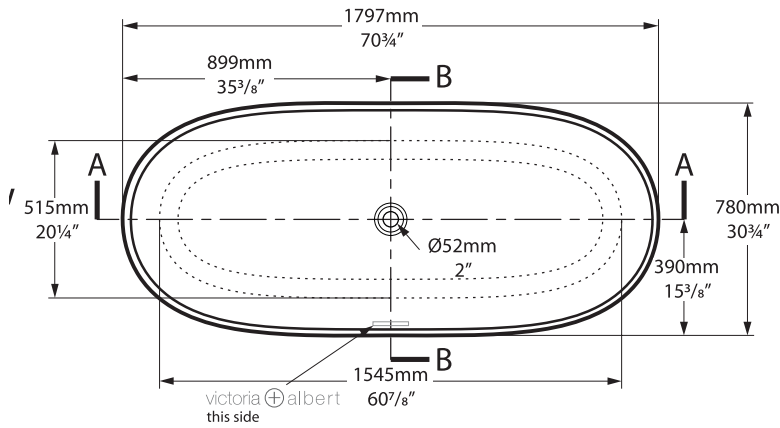

SG Stone grey

Recommended wastes

No overflow hole

Overflow hole

K12

K40

Worcester

Top view

Front view

Side view

Section BB

Shown with K12/K40 waste kit

Section AA

Rim Detail

*All measurements subject to +/-5% tolerance
*Overflow hole not drilled