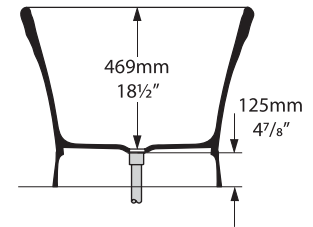

Front view

Side view

Section BB

Shown with K12/K40 waste kit

Section AA

Rim Detail

*All measurements subject to +/-5% tolerance
*Overflow hole not drilled