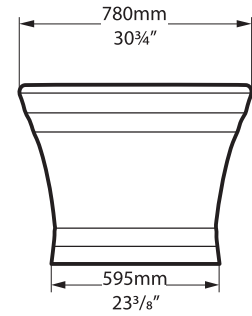

SG Stone grey

Recommended wastes

No overflow hole

Overflow hole

K12

K40

Worcester

Top view

Front view

Side view

Section BB

Shown with K12/K40 waste kit

Section AA

Rim Detail

*All measurements subject to +/-5% tolerance
*Overflow hole not drilled