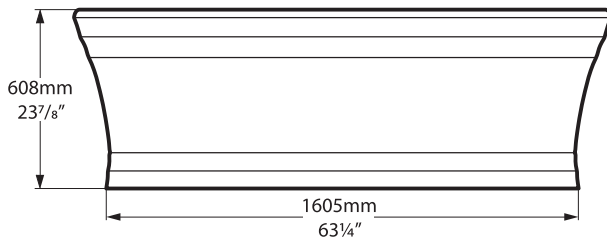

Front view

Side view

Section BB

Shown with K12/K40 waste kit

Section AA

Rim Detail

*All measurements subject to +/-5% tolerance
*Overflow hole not drilled