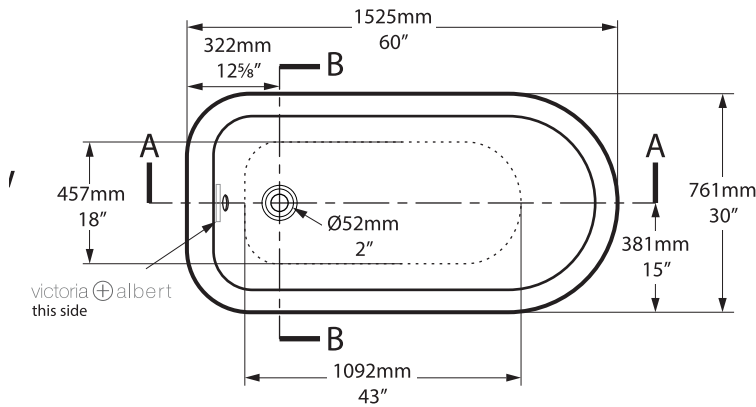

Top view

Side h/W

Front h/W

Rim h/W

Section 33

Shown in Figure 33 of the Technical Manual

Section 44

Tap holes: 150mm x 150mm

*All dimensions are in millimeters unless otherwise stated.

254 KG	204 ltr
170 KG	120 ltr
50 KG	0 ltr

Water level 1: 254 KG, 204 ltr
Water level 2: 170 KG, 120 ltr
Water level 3: 50 KG, 0 ltr