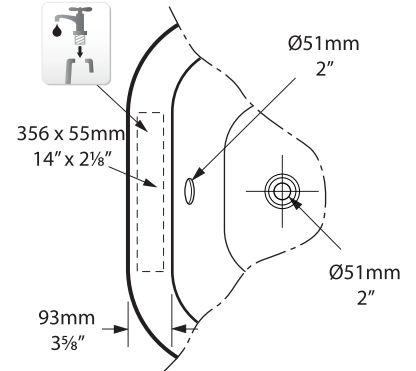

WH White metal
 PC Polished chrome
 PB Polished Brass
 BN Brushed nickel
 PN Polished nickel
 SW QUARRICAST® White

Recommended Wastes

No overflow hole

Overflow hole

K30

K31

Top view

Side h/W

Front h/W

Rim h/W

Section 33

Shown in Figure 33 of the Technical Manual

Section 44

Tap holes: 150mm x 150mm

*All dimensions are in millimeters unless otherwise stated.

254 KG	204 ltr
170 KG	120 ltr
50 KG	0 ltr

Water level 1: 254 KG, 204 ltr
 Water level 2: 170 KG, 120 ltr
 Water level 3: 50 KG, 0 ltr