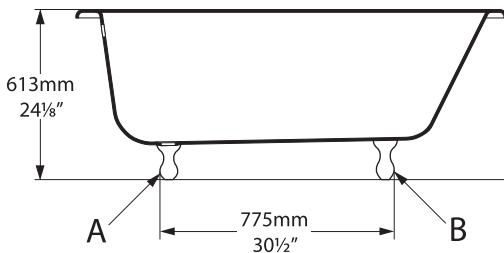

WH White metal
 PC Polished chrome
 PB Polished Brass
 BN Brushed nickel
 PN Polished nickel
 SW QUARRICAST® White

Recommended Wastes

No overflow hole

Overflow hole

K30

K31

Top view

Side h/W

Front h/W

Rim h/W

Section 33

Shown in Figure 33 of the Technical Manual

Section 44

Tap holes: 150mm x 150mm

*All dimensions are in millimeters unless otherwise stated.

254 KG	204 ltr
170 KG	120 ltr
50 KG	0 ltr