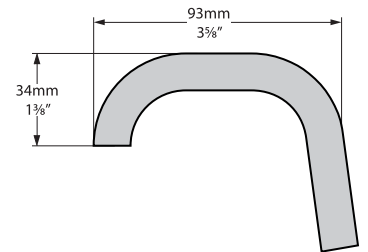

WH White metal
 PC Polished chrome
 PB Polished Brass
 BN Brushed nickel
 PN Polished nickel
 SW QUARRICAST® White

Recommended Wastes

No overflow hole

Overflow hole

K30

K31

Top view

Side h/W

Front h/W

Rim h/W

Section 33

Shown in Figure 33 of the Technical Manual

Section 44

Tap holes: 150mm x 150mm

*All dimensions are in millimeters unless otherwise stated.

254 KG	204 ltr
170 KG	120 ltr
50 KG	0 ltr