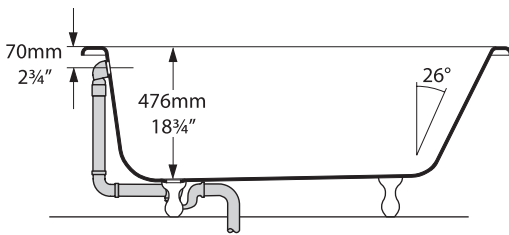

Front h/W

Rim h/W

Section 33

Shown in Figure 33 of the Technical Manual

Section 44

Tap holes: 150mm x 150mm

*All dimensions are in millimeters unless otherwise stated.

254 KG	204 ltr
170 KG	120 ltr
50 KG	0 ltr

Water level 1: 254 KG, 204 ltr
 Water level 2: 170 KG, 120 ltr
 Water level 3: 50 KG, 0 ltr