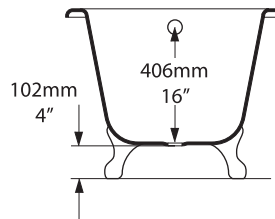

Front h/W

Rim h/W

Section 33

Shown in Figure 33 of the Technical Manual

Section 44

Tap holes: 150mm x 150mm

*All dimensions are in millimeters unless otherwise stated.

254 KG	204 ltr
170 KG	120 ltr
50 KG	0 ltr

Water level 1: 254 KG, 204 ltr
 Water level 2: 170 KG, 120 ltr
 Water level 3: 50 KG, 0 ltr