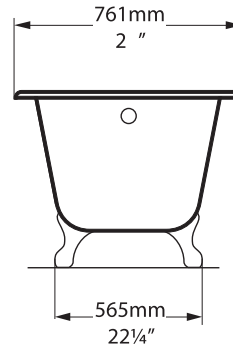

WH White metal
 PC Polished chrome
 PB Polished Brass
 BN Brushed nickel
 PN Polished nickel
 SW QUARRICAST® White

Recommended Wastes

No overflow hole

Overflow hole

K30

K31

Top view

Side h/W

Front h/W

Rim h/W

Section 33

Shown in Figure 33 of the Technical Manual

Section 44

Tap holes: 150mm x 150mm

*All dimensions are in millimeters unless otherwise stated.

254 KG	204 ltr
170 KG	120 ltr
50 KG	0 ltr

Water level 1: 254 KG, 204 ltr
 Water level 2: 170 KG, 120 ltr
 Water level 3: 50 KG, 0 ltr