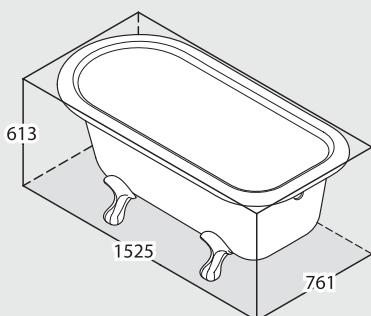

Front h/W

Rim h/W

Section 33

Shown in Figure 33 of the Technical Manual

Section 44

Tap holes: 150mm x 150mm

*All dimensions are in millimeters unless otherwise stated.

254 KG	204 ltr
170 KG	120 ltr
50 KG	0 ltr

Water level 1: 254 KG, 204 ltr
 Water level 2: 170 KG, 120 ltr
 Water level 3: 50 KG, 0 ltr