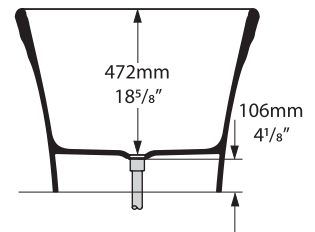

# Warndon

Top view

Front view

Side view

Section BB

Shown with K12/K40 waste kit

Section AA

Rim Detail

\*All measurements subject to +/-5% tolerance  
\*Overflow hole not drilled