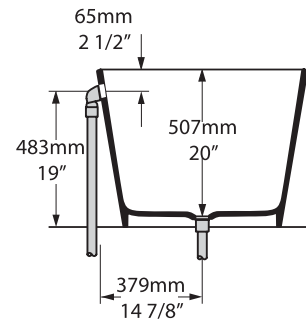

K17

K40

Vetralla 2

Top view

Front view

Side view

Section BB

Shown with K17 Waste Kit

Section AA

Section BB

Shown with K12/K40 Waste Kit

*All measurements subject to +/-5% tolerance
*Overflow hole not drilled