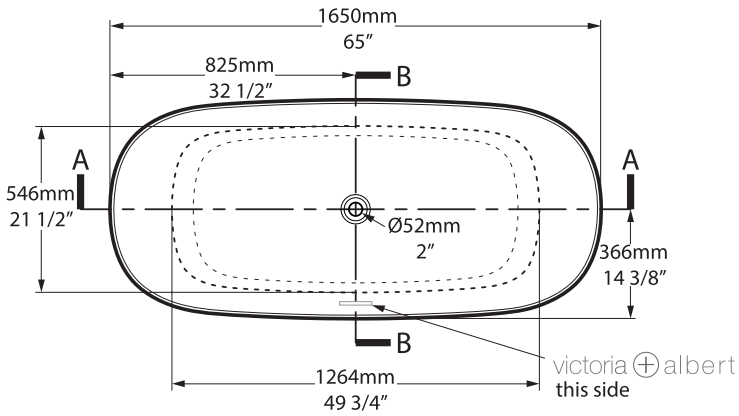

K17

K40

Vetralla 2

Top view

Front view

Side view

Section BB

Shown with K17 Waste Kit

Section AA

Section BB

Shown with K12/K40 Waste Kit

*All measurements subject to +/-5% tolerance
*Overflow hole not drilled