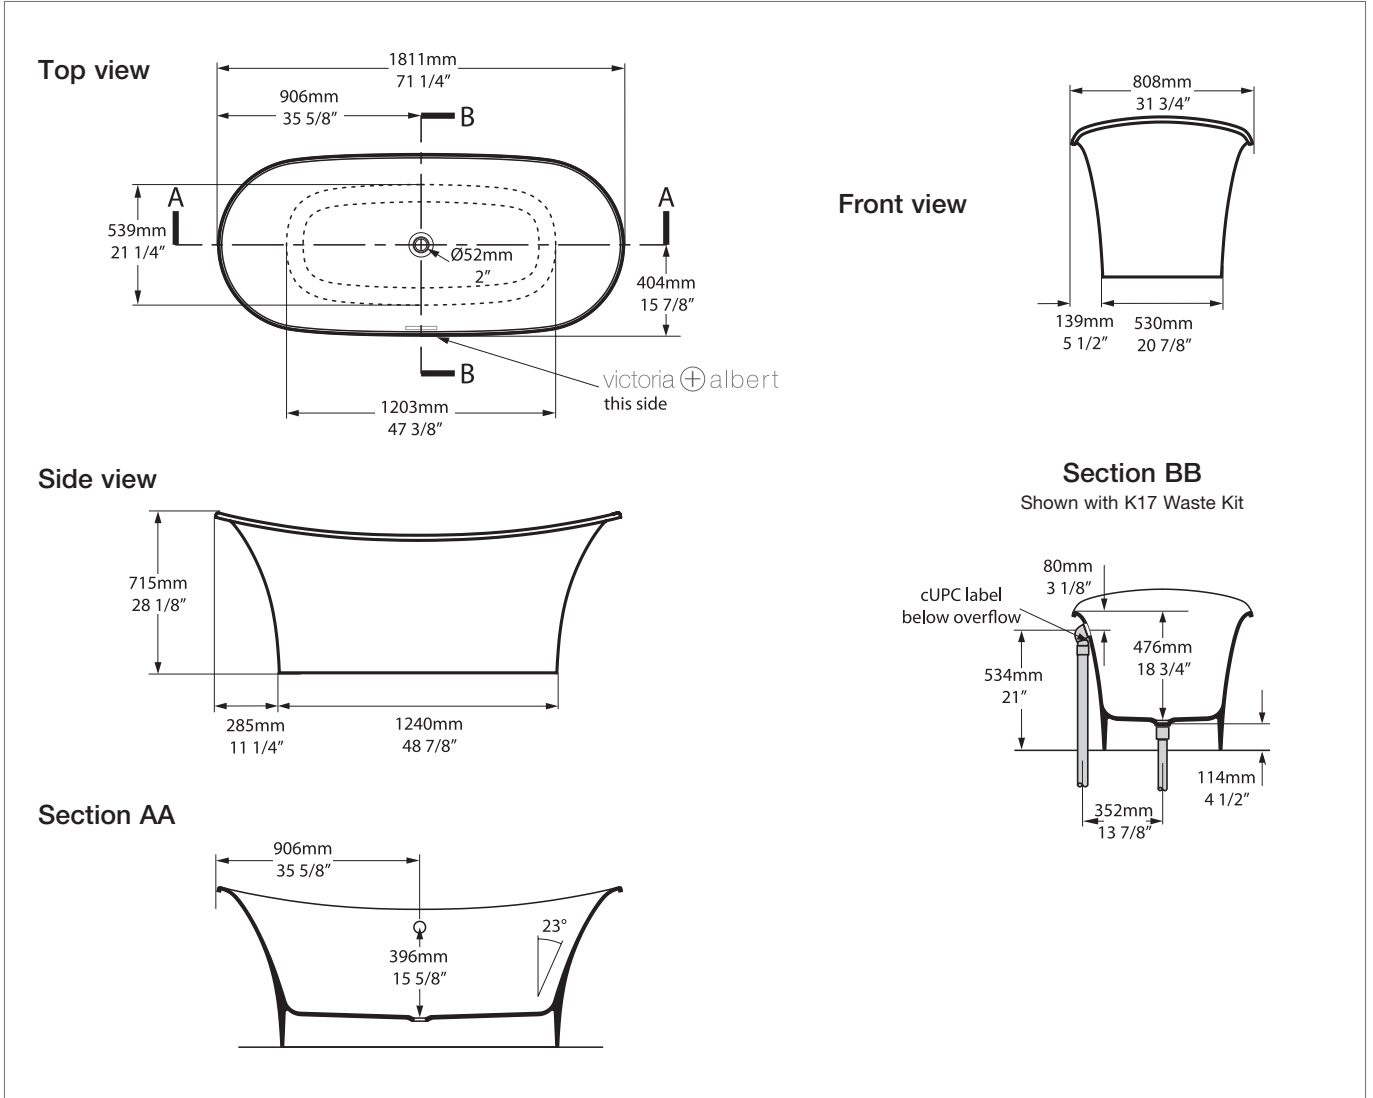

# Toulouse 1800 TOU-N-SW-NO / TOUM-N-SM-NO

**Qc** rich in Volcanic Limestone™

BV-2.1\_0078(C)

Recommended wastes: K-12-xx / K-17-xx / K-36-xx / K-40-xx

\*All measurements subject to +/-5% tolerance  
\*Overflow hole not drilled