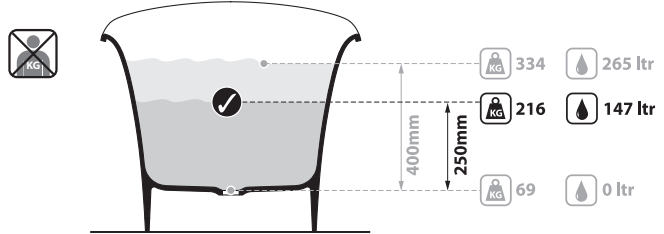

# Toulouse 1800 TOU-N-SW-NO / TOUM-N-SM-NO

**Qc** rich in Volcanic Limestone™

BV-2.1\_0078(C)

Recommended wastes: K-12-xx / K-17-xx / K-36-xx / K-40-xx

\*All measurements subject to +/-5% tolerance  
\*Overflow hole not drilled