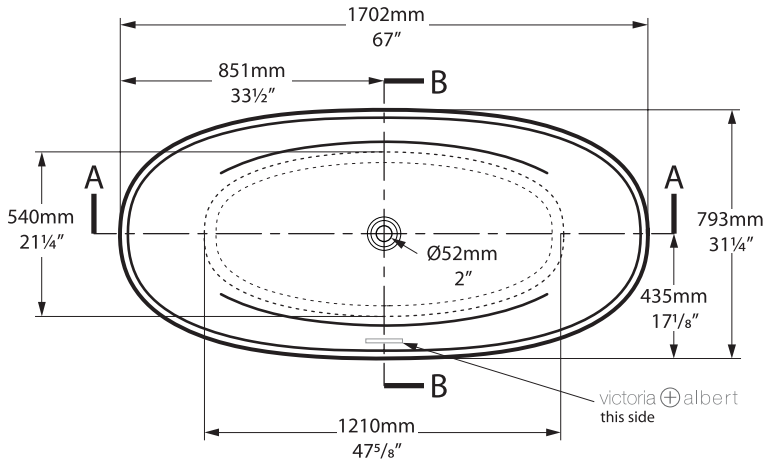

# Terrassa

Top view

Front view

Side view

Section BB

Shown with K17 waste kit

Section AA

Section BB