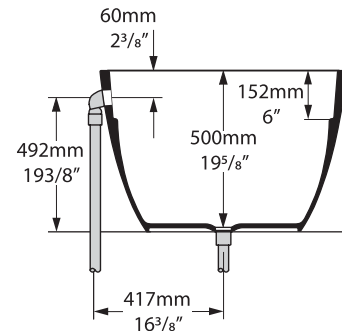

# Terrassa

Top view

Front view

Side view

Section BB

Shown with K17 waste kit

Section AA

Section BB

Shown with K12/K40 waste kit

\*All measurements subject to +/-5% tolerance  
\*Overflow hole not drilled