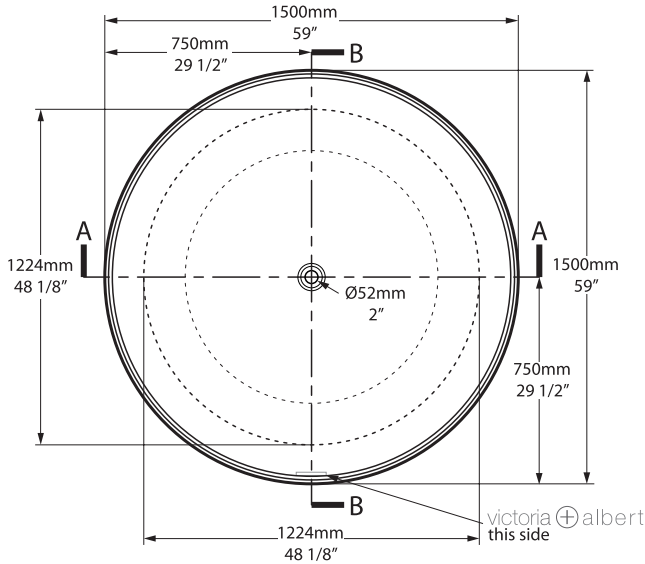

TAI-N-SW-NO

Top view

Front view

Section AA / Section BB

Side view

*All measurements subject to +/-5% tolerance
*Overflow hole not drilled

.dwg | .dxf | .skp www.vandabaths.com

Massachusetts Code: Pending
cUPC listing by IAPMO: File No. 6575