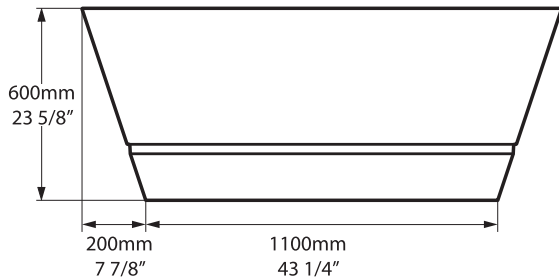

TAI-N-SW-NO

Top view

Front view

Section AA / Section BB

Side view

*All measurements subject to +/-5% tolerance
*Overflow hole not drilled

.dwg | .dxf | .skp www.vandabaths.com

Massachusetts Code: Pending
cUPC listing by IAPMO: File No. 6575