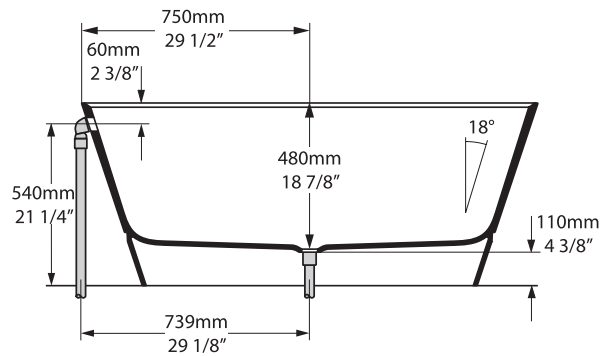

TAI-N-SW-NO

Top view

Front view

Section AA / Section BB

Side view

*All measurements subject to +/-5% tolerance
*Overflow hole not drilled

.dwg | .dxf | .skp www.vandabaths.com

Massachusetts Code: Pending
cUPC listing by IAPMO: File No. 6575