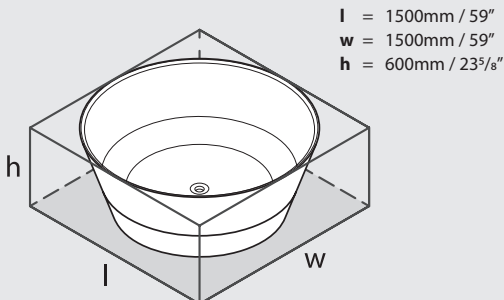

TAI-N-SW-NO

Top view

Front view

Section AA / Section BB

Side view

*All measurements subject to +/-5% tolerance
*Overflow hole not drilled

.dwg | .dxf | .skp www.vandabaths.com

Massachusetts Code: Pending
cUPC listing by IAPMO: File No. 6575