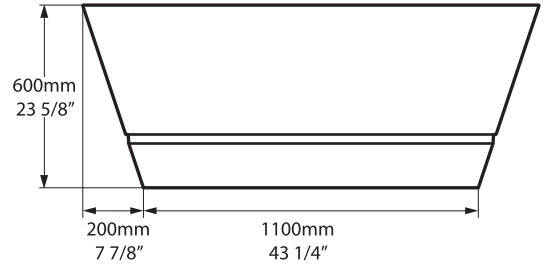

TAI-N-SW-NO

Top view

Front view

Section AA / Section BB

Side view

*All measurements subject to +/-5% tolerance
*Overflow hole not drilled

.dwg | .dxf | .skp www.vandabaths.com

Massachusetts Code: Pending
cUPC listing by IAPMO: File No. 6575