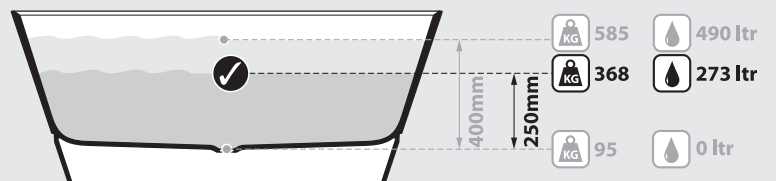

TAI-N-SW-NO

Top view

Front view

Section AA / Section BB

Side view

*All measurements subject to +/-5% tolerance
*Overflow hole not drilled

.dwg | .dxf | .skp www.vandabaths.com

Massachusetts Code: Pending
cUPC listing by IAPMO: File No. 6575