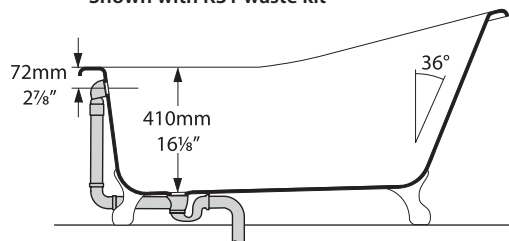

# Shropshire

victoria  albert®

volcanic limestone baths

**Top view**

victoria  albert  
this side

**Front view**

**Rim detail**

**Side view**

**Section AA**

Shown with K31 waste kit

**Section BB**

Tap holes can be drilled by installer

\*All measurements subject to +/-5% tolerance