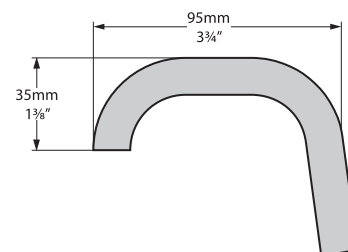

# Shropshire

victoria  albert®

volcanic limestone baths

**Top view**

victoria  albert  
this side

**Front view**

**Rim detail**

**Side view**

**Section AA**

Shown with K31 waste kit

**Section BB**

Tap holes can be drilled by installer

\*All measurements subject to +/-5% tolerance