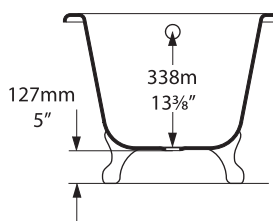

# Shropshire

victoria  albert®

volcanic limestone baths

**Top view**

victoria  albert  
this side

**Front view**

**Rim detail**

**Side view**

**Section AA**

Shown with K31 waste kit

**Section BB**

Tap holes can be drilled by installer

\*All measurements subject to +/-5% tolerance