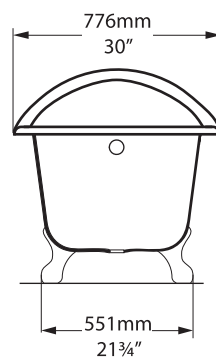

# Shropshire

victoria  albert®

volcanic limestone baths

**Top view**

victoria  albert  
this side

**Front view**

**Rim detail**

**Side view**

**Section AA**

Shown with K31 waste kit

**Section BB**

Tap holes can be drilled by installer

\*All measurements subject to +/-5% tolerance