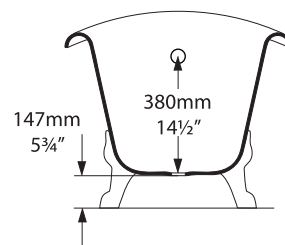

Side h[W

Front h[W

Section BB

Shown i [fZ =%# i SeFW] [f

Section 33

Section 44

Shown i [fZ =%# i SeFW] [f

*All dimensions are approximate and subject to change without notice.

 260	 200 ltr
 187	 127 ltr
 60	 0 ltr