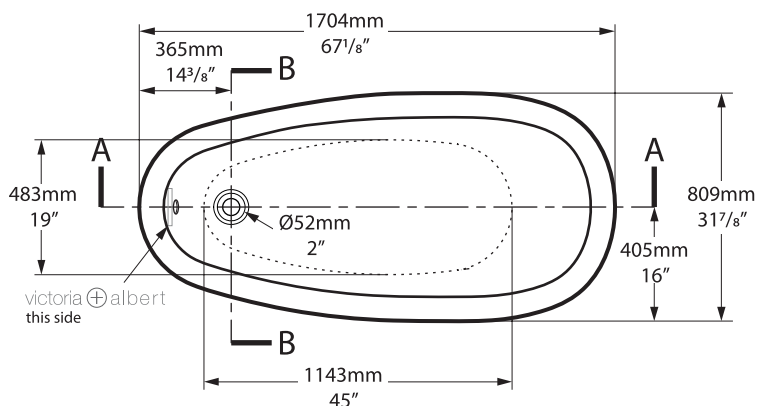

No overflow hole

Overflow hole

K30

K31

Roxburgh

victoria  albert®

volcanic limestone baths

Top view

Side h[W

Front h[W

Section BB

Shown i [fZ =%# i SeFW] [f

Section 33

Section 44

Shown i [fZ =%# i SeFW] [f

*All dimensions are approximate and subject to change without notice.