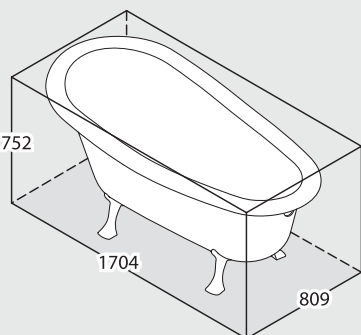

No overflow hole

Overflow hole

K30

K31

Roxburgh

victoria  albert®

volcanic limestone baths

Top view

Side h[W

Front h[W

Section BB

Shown i [fZ =%# i SeFW] [f

Section 33

Section 44

Shown i [fZ =%# i SeFW] [f

*All dimensions are approximate and subject to change without notice.

 260	 200 ltr
 187	 127 ltr
 60	 0 ltr