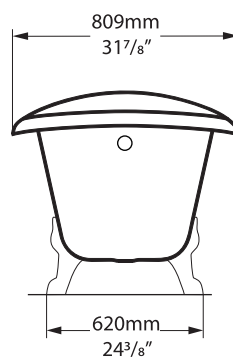

No overflow hole

Overflow hole

K30

K31

Roxburgh

victoria  albert®

volcanic limestone baths

Top view

Side h[W

Front h[W

Section BB

Shown i [fZ =%# i SeFW] [f

Section 33

Section 44

Shown i [fZ =%# i SeFW] [f

*All dimensions are approximate and subject to change without notice.