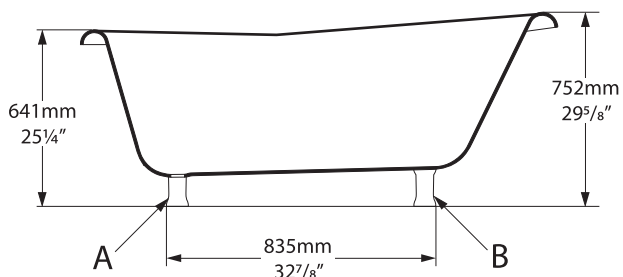

No overflow hole

Overflow hole

K30

K31

Roxburgh

victoria  albert®

volcanic limestone baths

Top view

Side h[W

Front h[W

Section BB

Shown i [fZ =%# i SeFW] [f

Section 33

Section 44

Shown i [fZ =%# i SeFW] [f

*All dimensions are approximate and subject to change without notice.