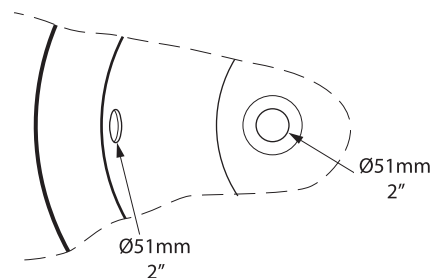

No overflow hole

Overflow hole

K30

K31

Roxburgh

victoria  albert®

volcanic limestone baths

Top view

Side h[W

Front h[W

Section BB

Shown i [fZ =%# i SeFW] [f

Section 33

Section 44

Shown i [fZ =%# i SeFW] [f

*All dimensions are approximate and subject to change without notice.