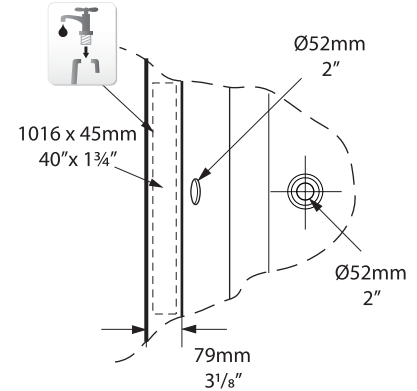

Overflow hole

K30

K31

Richmond

victoria  albert®

volcanic limestone baths

Top view

Side view

Front view

Rim Detail

Section AA

Section BB

Shown with K31 waste kit

Tap holes can be drilled by installer

*All measurements subject to +/-5% tolerance

 287	 227 ltr
 196	 136 ltr
 60	 0 ltr