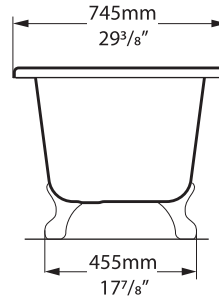

Overflow hole

K30

K31

Richmond

victoria  albert®

volcanic limestone baths

Top view

Side view

Front view

Rim Detail

Section AA

Section BB

Shown with K31 waste kit

Tap holes can be drilled by installer

*All measurements subject to +/-5% tolerance

 287	 227 ltr
 196	 136 ltr
 60	 0 ltr