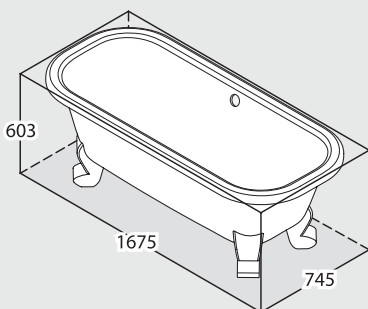

Front view

Rim Detail

Section AA

Section BB

Shown with K31 waste kit

Tap holes can be drilled by installer

*All measurements subject to +/-5% tolerance

 287	 227 ltr
 196	 136 ltr
 60	 0 ltr