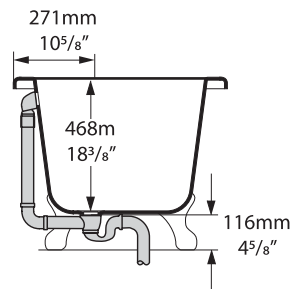

Overflow hole

K30

K31

Richmond

victoria  albert®

volcanic limestone baths

Top view

Side view

Front view

Rim Detail

Section AA

Section BB

Shown with K31 waste kit

Tap holes can be drilled by installer

*All measurements subject to +/-5% tolerance

 287	 227 ltr
 196	 136 ltr
 60	 0 ltr