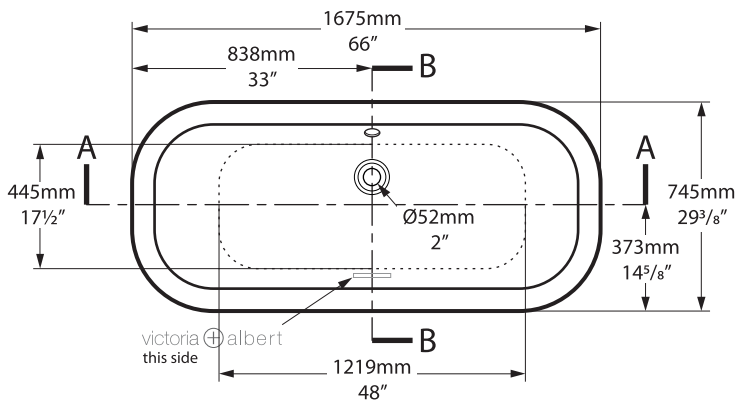

Overflow hole

K30

K31

Richmond

victoria  albert®

volcanic limestone baths

Top view

Side view

Front view

Rim Detail

Section AA

Section BB

Shown with K31 waste kit

Tap holes can be drilled by installer

*All measurements subject to +/-5% tolerance

 287	 227 ltr
 196	 136 ltr
 60	 0 ltr