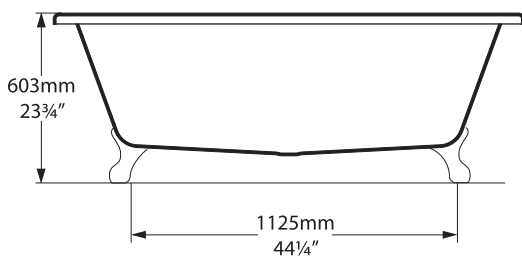

Overflow hole

K30

K31

Richmond

victoria  albert®

volcanic limestone baths

Top view

Side view

Front view

Rim Detail

Section AA

Section BB

Shown with K31 waste kit

Tap holes can be drilled by installer

*All measurements subject to +/-5% tolerance

 287	 227 ltr
 196	 136 ltr
 60	 0 ltr