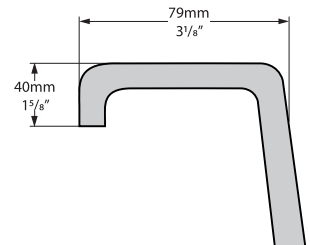

Overflow hole

K30

K31

Richmond

victoria  albert®

volcanic limestone baths

Top view

Side view

Front view

Rim Detail

Section AA

Section BB

Shown with K31 waste kit

Tap holes can be drilled by installer

*All measurements subject to +/-5% tolerance

 287	 227 ltr
 196	 136 ltr
 60	 0 ltr