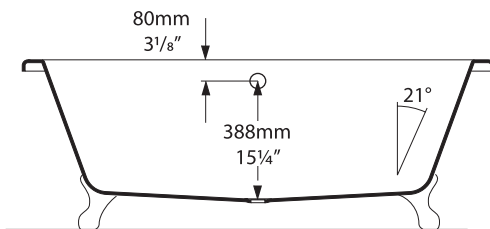

Overflow hole

K30

K31

Richmond

victoria  albert®

volcanic limestone baths

Top view

Side view

Front view

Rim Detail

Section AA

Section BB

Shown with K31 waste kit

Tap holes can be drilled by installer

*All measurements subject to +/-5% tolerance

 287	 227 ltr
 196	 136 ltr
 60	 0 ltr