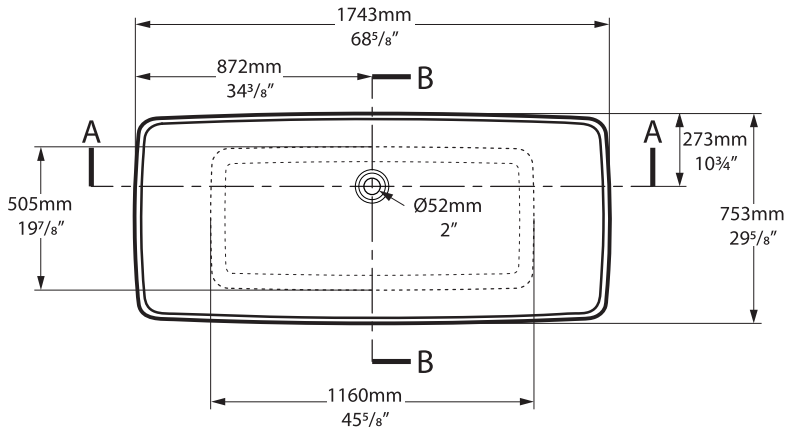

Top view

Front view

Side view

Section BB

Shown with K17 waste kit

Section AA

Section BB

Shown with K12/K40 waste kit

*All measurements subject to +/-5% tolerance
*Overflow hole not drilled