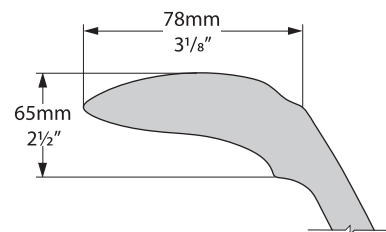

WH White metal
 PC Polished chrome
 PB Polished Brass
 BN Brushed nickel
 PN Polished nickel
 SW QUARRYCAST® White
 AB Aged bronze

Recommended Wastes

No overflow hole

Overflow hole

K30

K31

Top view

Rim Detail

Side view

Front view

Section BB

Shown with K31 waste kit

Section AA

*All measurements subject to +/-5% tolerance