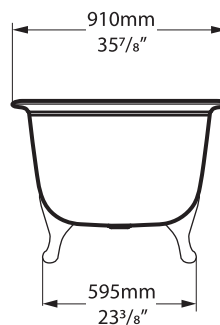

WH White metal
 PC Polished chrome
 PB Polished Brass
 BN Brushed nickel
 PN Polished nickel
 SW QUARRYCAST® White
 AB Aged bronze

Recommended Wastes

No overflow hole

Overflow hole

K30

K31

Top view

Rim Detail

Side view

Front view

Section BB

Shown with K31 waste kit

Section AA

*All measurements subject to +/-5% tolerance