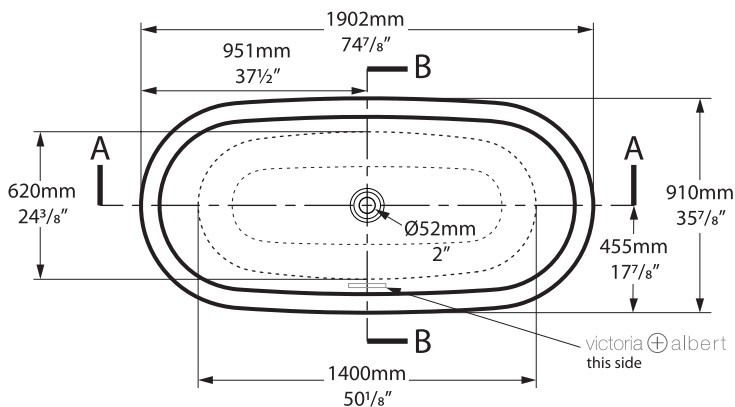

WH White metal
 PC Polished chrome
 PB Polished Brass
 BN Brushed nickel
 PN Polished nickel
 SW QUARRYCAST® White
 AB Aged bronze

Recommended Wastes

No overflow hole

Overflow hole

K30

K31

Top view

Rim Detail

Side view

Front view

Section BB

Shown with K31 waste kit

Section AA

*All measurements subject to +/-5% tolerance