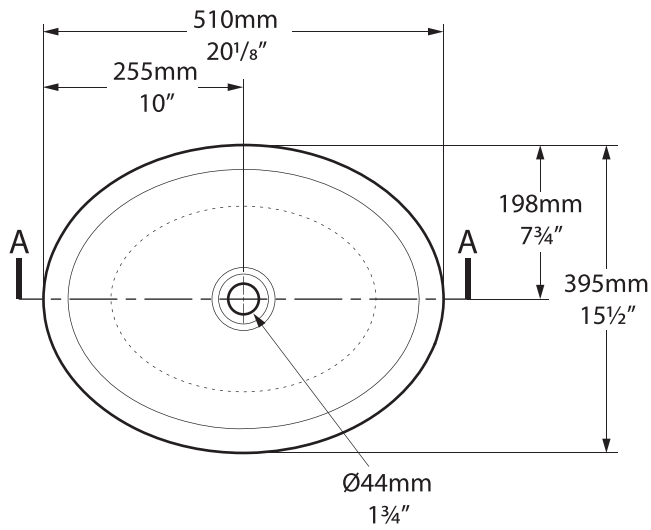

# Radford 51

Top view

Rim detail

Front view

Side view

Section AA

\*All measurements subject to +/-5% tolerance