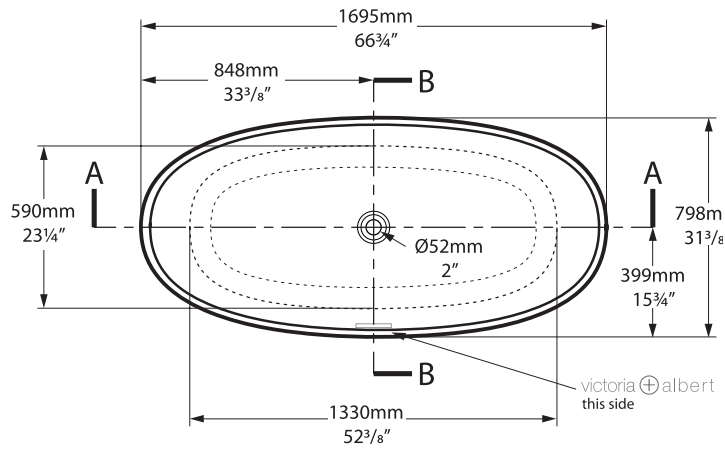

AN

SG

- SW QUARRYCAST® White
- MW Matt white
- BK Gloss black
- GR Light grey
- MB Matt black
- AN Anthracite
- SG Stone grey

Recommended Wastes

No overflow hole

Overflow hole

K12

K17

Pescadero

Top view

Front view

Side view

Section BB

Shown with K17 waste kit

Section AA

Section AA

Shown with K12/K40 waste kit

*All measurements subject to +/-5% tolerance
*Overflow hole not drilled