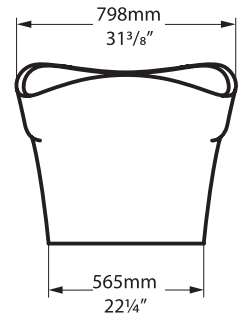

Pescadero

Top view

Front view

Side view

Section BB

Shown with K17 waste kit

Section AA

Section AA

Shown with K12/K40 waste kit

*All measurements subject to +/-5% tolerance
*Overflow hole not drilled