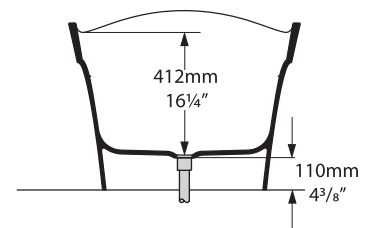

Pescadero

Top view

Front view

Side view

Section BB

Shown with K17 waste kit

Section AA

Section AA

Shown with K12/K40 waste kit

*All measurements subject to +/-5% tolerance
*Overflow hole not drilled