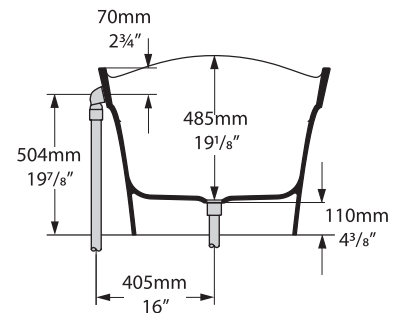

Pescadero

Top view

Front view

Side view

Section BB

Shown with K17 waste kit

Section AA

Section AA

Shown with K12/K40 waste kit

*All measurements subject to +/-5% tolerance
*Overflow hole not drilled