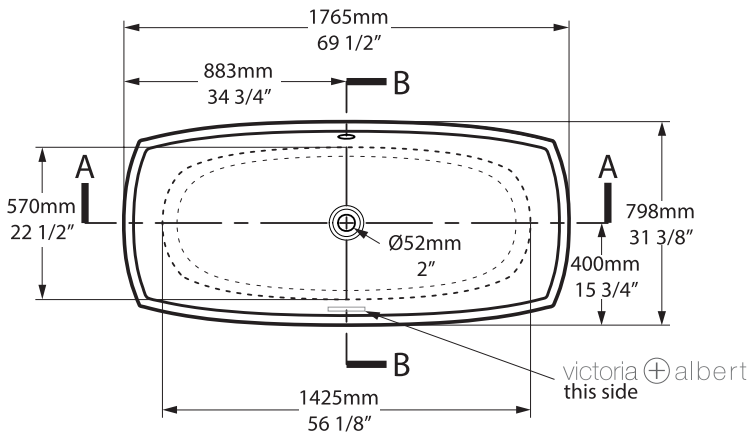

Top view

Front view

Side view

Section AA

Shown with K17 Waste Kit

Section AA

Section BB

Shown with K12/K40 Waste Kit

*All measurements subject to +/-5% tolerance
*Overflow hole not drilled