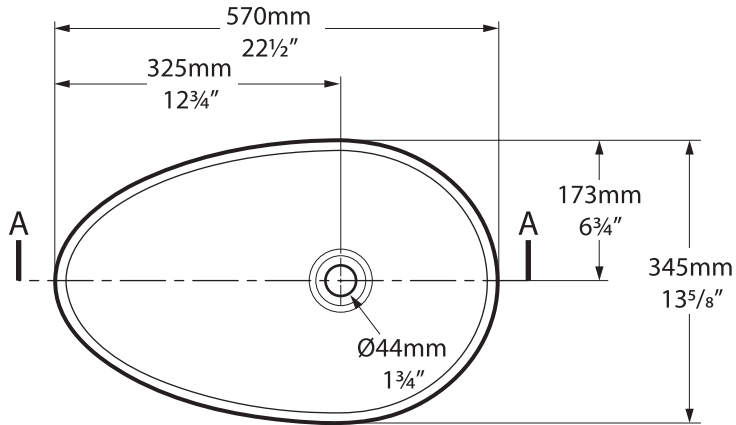

Recommended Wastes

K19

K20

K21

K22

Napoli 57

Top view

Front view

Side view

Section AA

*All measurements subject to +/-5% tolerance