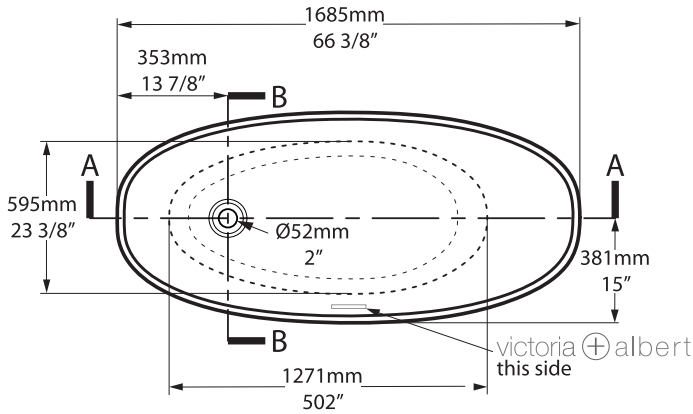

MO2-N-xx-NO

Top view

Front view

Side view

Section BB

Section AA

Shown with K17 waste kit

*All measurements subject to +/-5% tolerance
*Overflow hole not drilled

l = 1685mm / 66 3/8"
w = 759mm / 29 7/8"
h = 550mm / 21 5/8"

.dwg | .dxf | .skp www.vandabaths.com

Massachusetts Code: Approved
cUPC listing by IAPMO: File No. 6574

VA/1204/05/Jan19