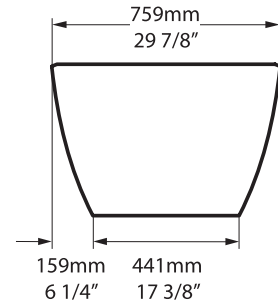

MO2-N-xx-NO

Top view

Front view

Side view

Section BB

Section AA

Shown with K17 waste kit

*All measurements subject to +/-5% tolerance
*Overflow hole not drilled

l = 1685mm / 66 3/8"
w = 759mm / 29 7/8"
h = 550mm / 21 5/8"

.dwg | .dxf | .skp www.vandabaths.com

Massachusetts Code: Approved
cUPC listing by IAPMO: File No. 6574

VA/1204/05/Jan19