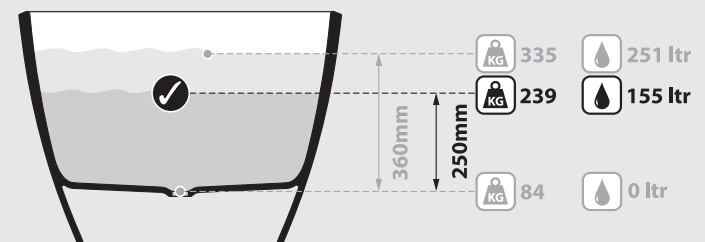

*All measurements subject to +/-5% tolerance
*Overflow hole not drilled

l = 1685mm / 66 3/8"
w = 759mm / 29 7/8"
h = 550mm / 21 5/8"