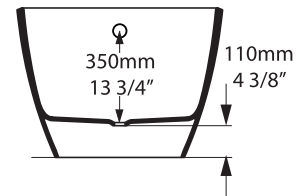

MO2-N-xx-NO

Top view

Front view

Side view

Section BB

Section AA

Shown with K17 waste kit

*All measurements subject to +/-5% tolerance
*Overflow hole not drilled

l = 1685mm / 66 3/8"
w = 759mm / 29 7/8"
h = 550mm / 21 5/8"

.dwg | .dxf | .skp www.vandabaths.com

Massachusetts Code: Approved
cUPC listing by IAPMO: File No. 6574

VA/1204/05/Jan19