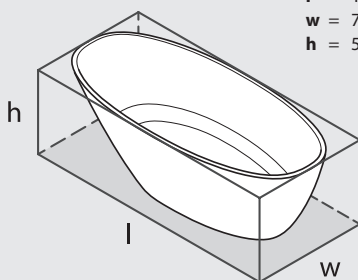

MO2-N-xx-NO

Top view

Front view

Side view

Section BB

Section AA

Shown with K17 waste kit

*All measurements subject to +/-5% tolerance
*Overflow hole not drilled

l = 1685mm / 66 3/8"
w = 759mm / 29 7/8"
h = 550mm / 21 5/8"

.dwg | .dxf | .skp www.vandabaths.com

Massachusetts Code: Approved
cUPC listing by IAPMO: File No. 6574

VA/1204/05/Jan19