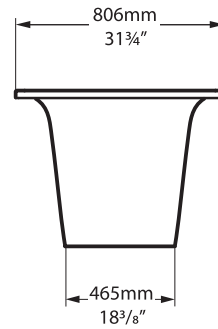

# Monaco

victoria  albert®

volcanic limestone baths

**Top view**

**Side view**

**Front view**

**Rim detail**

**Section AA**

**Section BB  
Shown with K31 waste kit**

Tap holes can be drilled by installer

\*All measurements subject to +/-5% tolerance