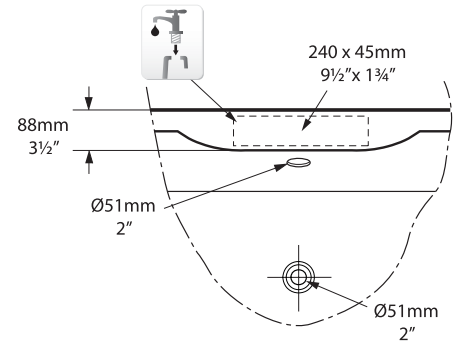

## Recommended wastes

No overflow hole

Overflow hole

K30

K31

# Monaco

victoria  albert®

volcanic limestone baths

**Top view**

**Side view**

**Front view**

**Rim detail**

**Section AA**