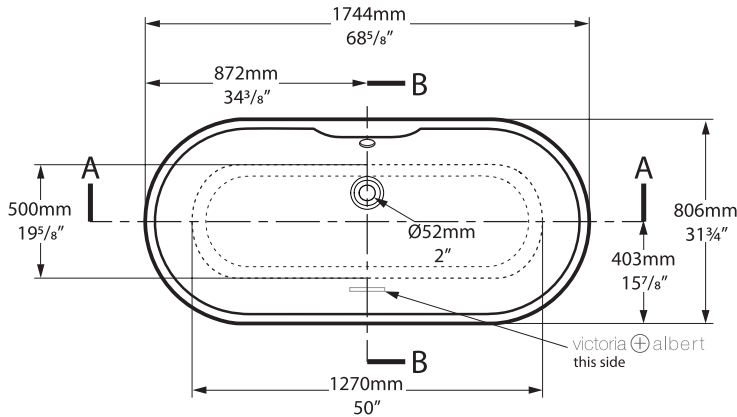

## Recommended wastes

No overflow hole

Overflow hole

K30

K31

# Monaco

victoria  albert®

volcanic limestone baths

**Top view**

**Side view**

**Front view**

**Rim detail**

**Section AA**