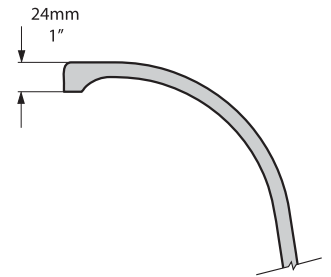

# Monaco

victoria  albert®

volcanic limestone baths

**Top view**

**Side view**

**Front view**

**Rim detail**

**Section AA**

**Section BB  
Shown with K31 waste kit**

Tap holes can be drilled by installer

\*All measurements subject to +/-5% tolerance