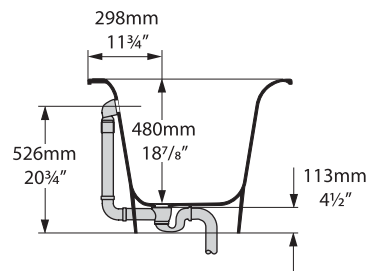

# Monaco

victoria  albert®

volcanic limestone baths

**Top view**

**Side view**

**Front view**

**Rim detail**

**Section AA**

**Section BB  
Shown with K31 waste kit**

Tap holes can be drilled by installer

\*All measurements subject to +/-5% tolerance