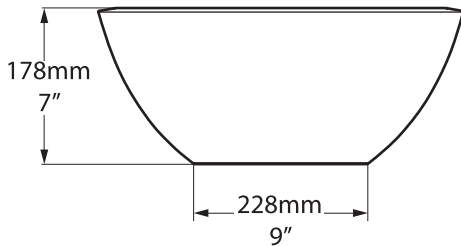

Top view

Side view

Front view

Semi recessed

Section AA

*All measurements subject to +/-5% tolerance

 19

 13 ltr