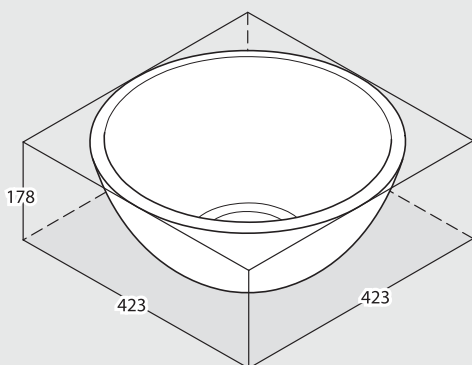

Top view

Side view

Front view

Semi recessed

Section AA

*All measurements subject to +/-5% tolerance

 19

 13 ltr

 6

 0 ltr