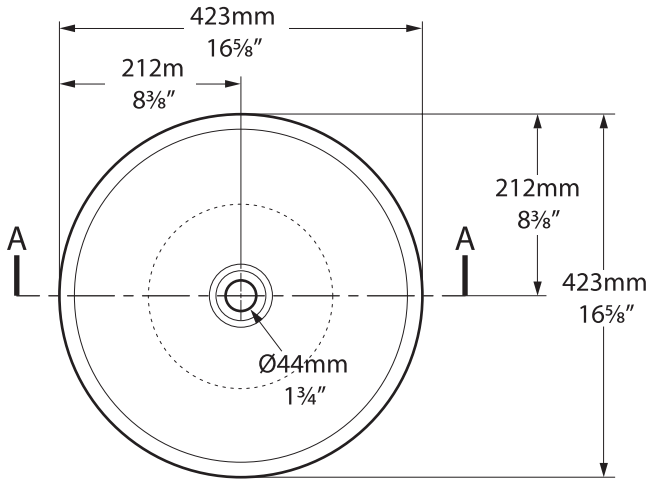

Top view

Side view

Front view

Semi recessed

Section AA

*All measurements subject to +/-5% tolerance

 19

 13 ltr