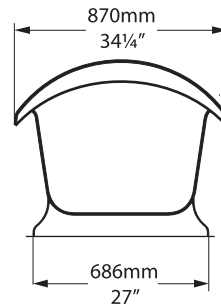

SG Stone grey

Recommended Wastes

No overflow hole

Overflow hole

K30

K31

Top view

Side view

Front view

Section BB

Shown with k31 waste kit

Section AA

Rim detail

*All measurements subject to +/-5% tolerance