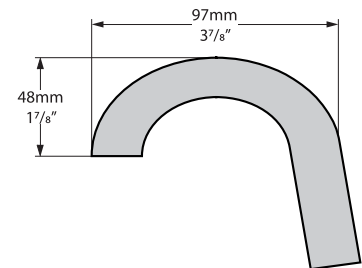

Front view

Section BB

Shown with k31 waste kit

Section AA

Rim detail

*All measurements subject to +/-5% tolerance