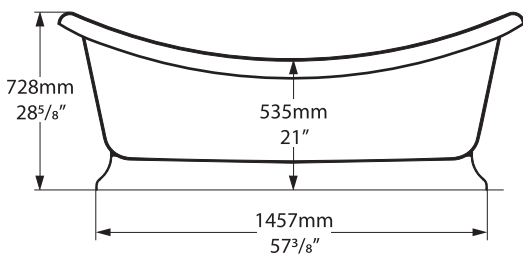

SG Stone grey

Recommended Wastes

No overflow hole

Overflow hole

K30

K31

Top view

Side view

Front view

Section BB

Shown with k31 waste kit

Section AA

Rim detail

*All measurements subject to +/-5% tolerance