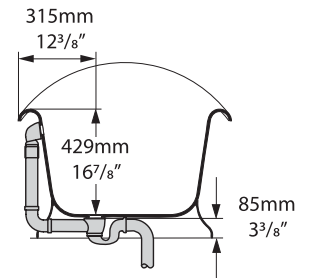

SG Stone grey

Recommended Wastes

No overflow hole

Overflow hole

K30

K31

Top view

Side view

Front view

Section BB

Shown with k31 waste kit

Section AA

Rim detail

*All measurements subject to +/-5% tolerance