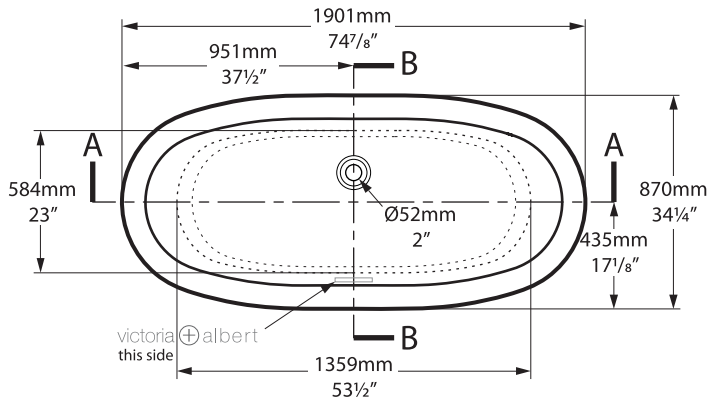

SG Stone grey

Recommended Wastes

No overflow hole

Overflow hole

K30

K31

Top view

Side view

Front view

Section BB

Shown with k31 waste kit

Section AA

Rim detail

*All measurements subject to +/-5% tolerance