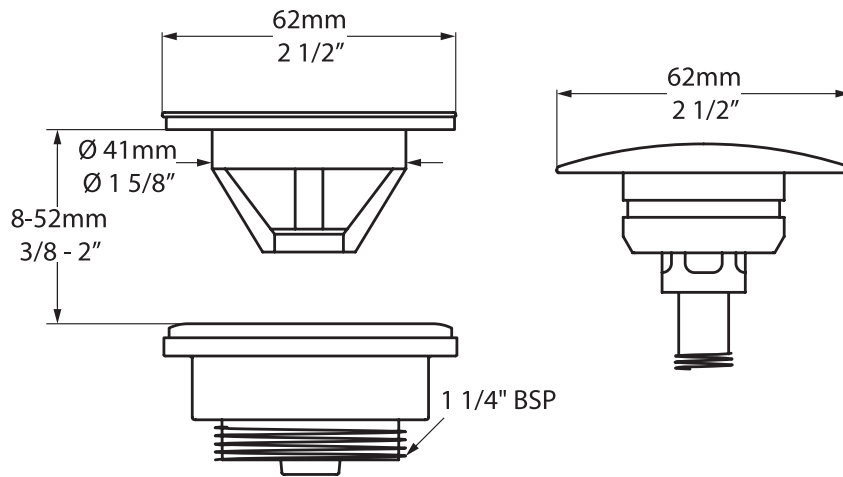

K25

Recommended with K22 (Shown below)

Kit 25