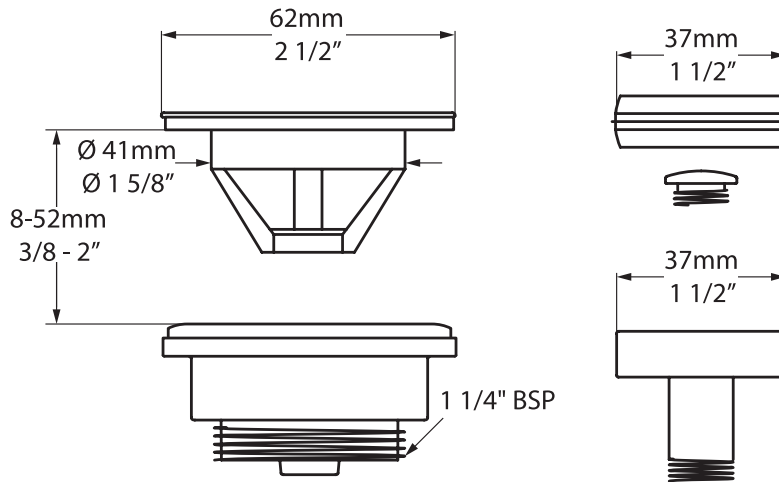

K24

Recommended with K22 (Shown below)