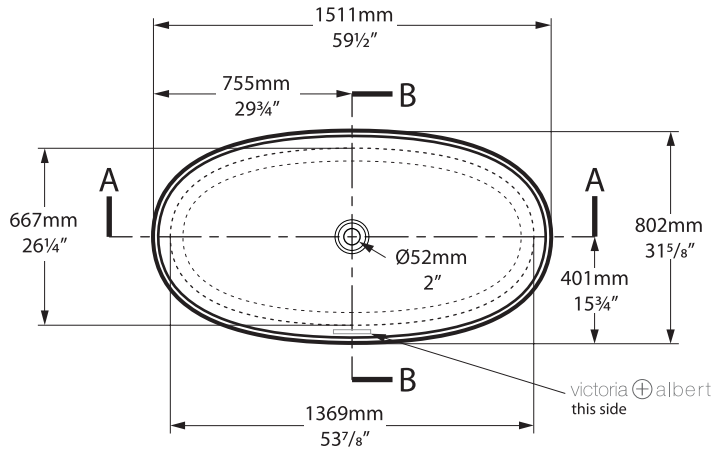

K40

Top view

Front view

Side view

Section BB

Shown with K17 waste kit

Section AA

Section BB

Shown with K12/K40 waste kit

*All measurements subject to +/-5% tolerance
*Overflowhole not drilled