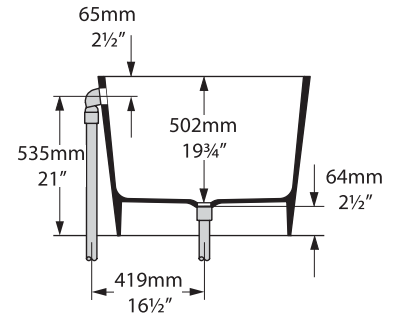

K40

Top view

Front view

Side view

Section BB

Shown with K17 waste kit

Section AA

Section BB

Shown with K12/K40 waste kit

*All measurements subject to +/-5% tolerance
*Overflowhole not drilled