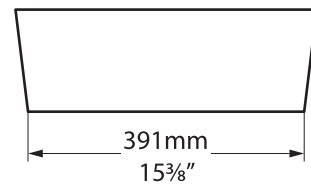

The colours shown here are not exact representations.

SW QUARRYCAST® White
 MW Matt white
 BK Gloss black
 GR Light grey
 MB Matt black
 AN Anthracite
 SG Stone grey

Recommended Wastes

K19

K20

K21

K22

ios 80

Top view

Front view

Side view

Section AA

*All measurements subject to +/-5% tolerance