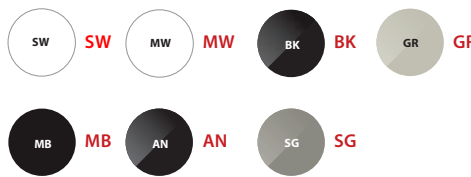

## Rimless countertop basin

- Made from QUARRYCAST®
  - One piece casting of rare volcanic limestone and resin
  - Harder & more durable than acrylic
- Easy clean high gloss finish
- Exterior can be painted
- 25 year guarantee
- Available in seven colour finishes

## Special Options

### External finish

The colours shown here are not exact representations.

SW QUARRYCAST® White  
 MW Matt white  
 BK Gloss black  
 GR Light grey  
 MB Matt black  
 AN Anthracite  
 SG Stone grey