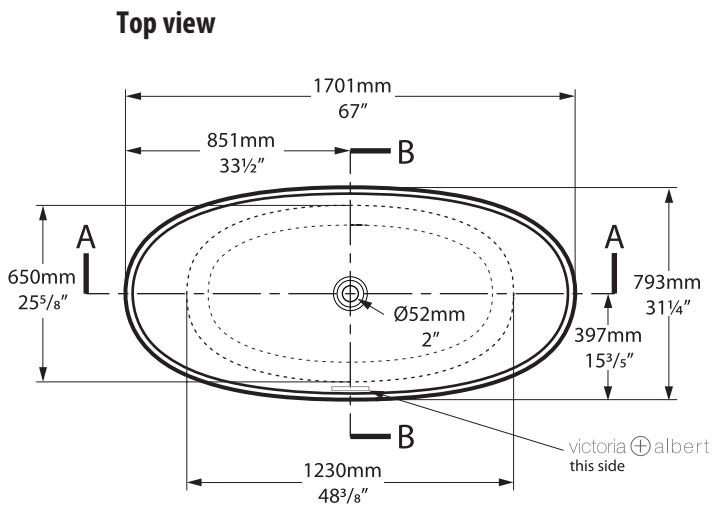

Front view

Side view

Section BB
Shown with K17 waste kit

Section AA

Section BB
Shown with K12/K40 waste kit

*All measurements subject to +/-5% tolerance
*Overflow hole not drilled