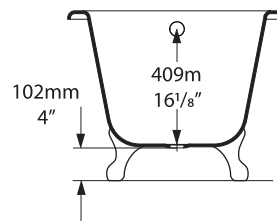

# Hampshire

Top view

Side view

Front view

Rim Detail

Section AA

Shown with K31 waste kit

Section BB

Tap holes can be drilled by installer

\*All measurements subject to +/-5% tolerance

 280	 228 ltr
 186	 134 ltr
 52	 0 ltr