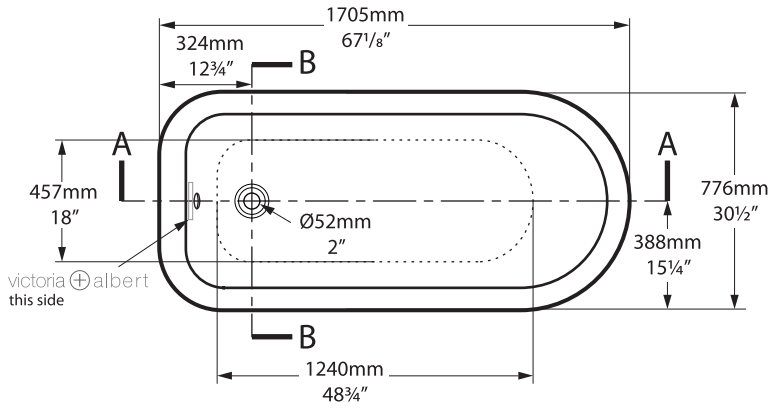

# Hampshire

Top view

Side view

Front view

Rim Detail

Section AA

Shown with K31 waste kit

Section BB

Tap holes can be drilled by installer

\*All measurements subject to +/-5% tolerance

 280	 228 ltr
 186	 134 ltr
 52	 0 ltr