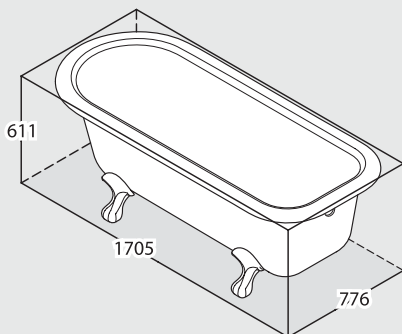

# Hampshire

Top view

Side view

Front view

Rim Detail

Section AA

Shown with K31 waste kit

Section BB

Tap holes can be drilled by installer

\*All measurements subject to +/-5% tolerance

 280	 228 ltr
 186	 134 ltr
 52	 0 ltr