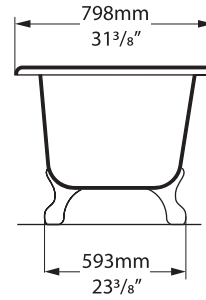

# Hampshire

Top view

Side view

Front view

Rim Detail

Section AA

Shown with K31 waste kit

Section BB

Tap holes can be drilled by installer

\*All measurements subject to +/-5% tolerance

 280	 228 ltr
 186	 134 ltr
 52	 0 ltr