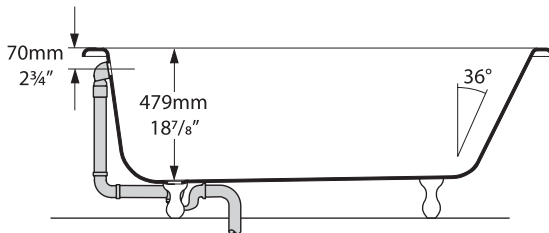

# Hampshire

Top view

Side view

Front view

Rim Detail

Section AA

Shown with K31 waste kit

Section BB

Tap holes can be drilled by installer

\*All measurements subject to +/-5% tolerance

 280	 228 ltr
 186	 134 ltr
 52	 0 ltr