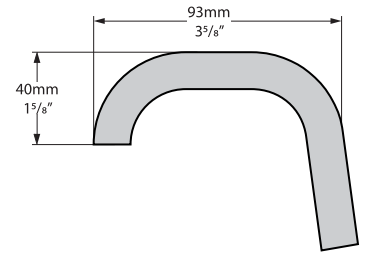

# Hampshire

Top view

Side view

Front view

Rim Detail

Section AA

Shown with K31 waste kit

Section BB

Tap holes can be drilled by installer

\*All measurements subject to +/-5% tolerance

 280	 228 ltr
 186	 134 ltr
 52	 0 ltr