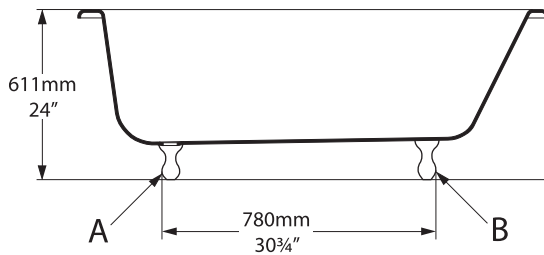

### Recommended Wastes

No overflow hole

Overflow hole

K30

K31

# Hampshire

Top view

Side view

Front view

Rim Detail

Section AA

Shown with K31 waste kit

Section BB

Tap holes can be drilled by installer

\*All measurements subject to +/-5% tolerance

 280	 228 ltr
 186	 134 ltr
 52	 0 ltr