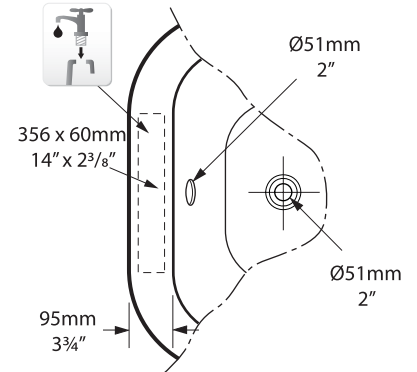

### Recommended Wastes

No overflow hole

Overflow hole

K30

K31

# Hampshire

Top view

Side view

Front view

Rim Detail

Section AA

Shown with K31 waste kit

Section BB

Tap holes can be drilled by installer

\*All measurements subject to +/-5% tolerance

 280	 228 ltr
 186	 134 ltr
 52	 0 ltr