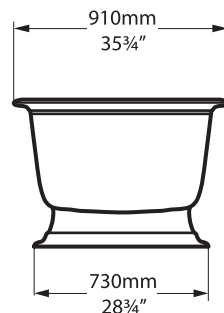

## Recommended Wastes

No overflow hole

Overflow hole

K30

K31

Top view

Front view

Side view

Section BB

Shown with K31 waste kit

Section AA

Rim detail

\*All measurements subject to +/-5% tolerance