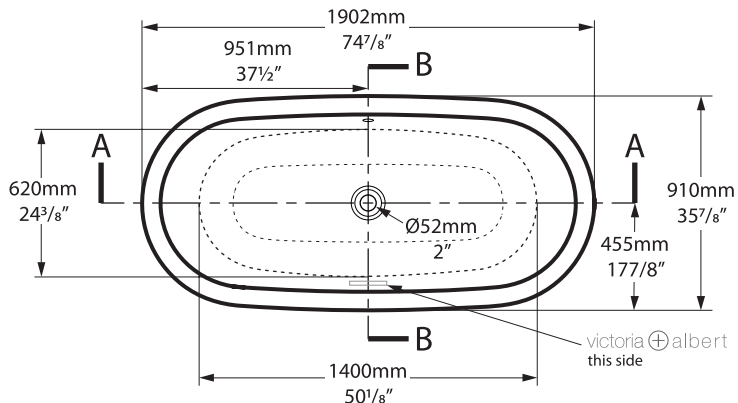

## Recommended Wastes

No overflow hole

Overflow hole

K30

K31

Top view

Front view

Side view

Section BB

Shown with K31 waste kit

Section AA

Rim detail

\*All measurements subject to +/-5% tolerance