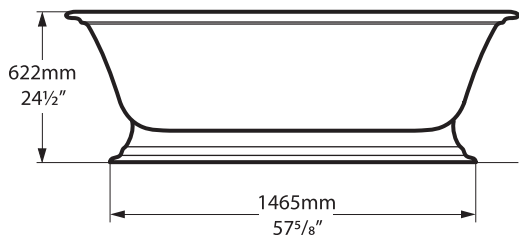

## Recommended Wastes

No overflow hole

Overflow hole

K30

K31

Top view

Front view

Side view

Section BB

Shown with K31 waste kit

Section AA

Rim detail

\*All measurements subject to +/-5% tolerance