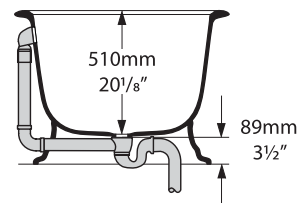

## Recommended Wastes

No overflow hole

Overflow hole

K30

K31

Top view

Front view

Side view

Section BB

Shown with K31 waste kit

Section AA

Rim detail

\*All measurements subject to +/-5% tolerance