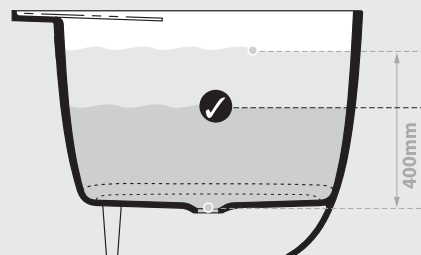

Section BB

Shown with K60/K61 waste kit

Section AA

Tap holes can be drilled by installer

*All measurements subject to +/-5% tolerance
*Overflow hole not drilled

 569	 460 ltr
 333	 224 ltr
 109	 0 ltr