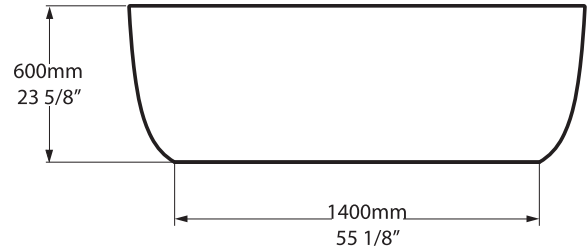

K60

K61

Eldon

victoria  albert®

volcanic limestone baths

Top view

Front view

Side view

Section BB

Shown with K60/K61 waste kit

Section AA

Tap holes can be drilled by installer

*All measurements subject to +/-5% tolerance
*Overflow hole not drilled

 569	 460 ltr
 333	 224 ltr
 109	 0 ltr