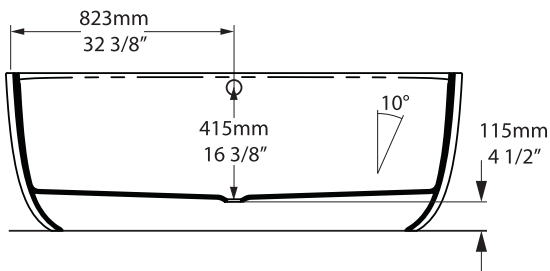

K60

K61

Eldon

victoria  albert®

volcanic limestone baths

Top view

Front view

Side view

Section BB

Shown with K60/K61 waste kit

Section AA

Tap holes can be drilled by installer

*All measurements subject to +/-5% tolerance
*Overflow hole not drilled

 569	 460 ltr
 333	 224 ltr
 109	 0 ltr