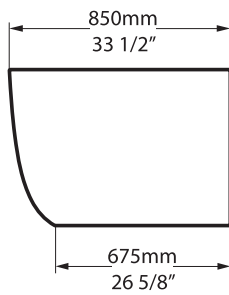

K60

K61

Eldon

victoria  albert®

volcanic limestone baths

Top view

Front view

Side view

Section BB

Shown with K60/K61 waste kit

Section AA

Tap holes can be drilled by installer

*All measurements subject to +/-5% tolerance
*Overflow hole not drilled

 569	 460 ltr
 333	 224 ltr
 109	 0 ltr