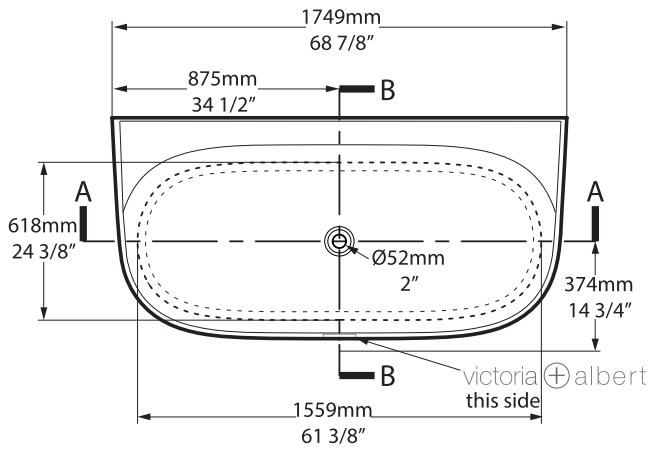

K60

K61

Eldon

victoria  albert®

volcanic limestone baths

Top view

Front view

Side view

Section BB

Shown with K60/K61 waste kit

Section AA

Tap holes can be drilled by installer

*All measurements subject to +/-5% tolerance
*Overflow hole not drilled

 569	 460 ltr
 333	 224 ltr
 109	 0 ltr