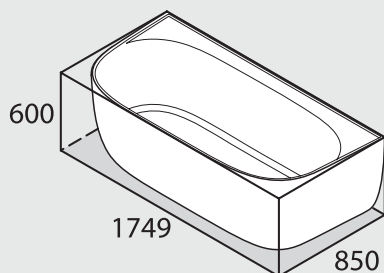

K60

K61

Eldon

victoria  albert®

volcanic limestone baths

Top view

Front view

Side view

Section BB

Shown with K60/K61 waste kit

Section AA

Tap holes can be drilled by installer

*All measurements subject to +/-5% tolerance
*Overflow hole not drilled

 569	 460 ltr
 333	 224 ltr
 109	 0 ltr