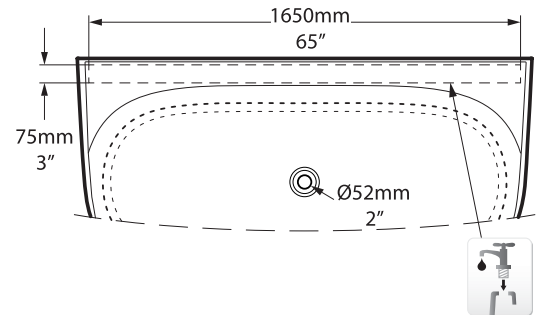

K60

K61

Eldon

victoria  albert®

volcanic limestone baths

Top view

Front view

Side view

Section BB

Shown with K60/K61 waste kit

Section AA

Tap holes can be drilled by installer

*All measurements subject to +/-5% tolerance
*Overflow hole not drilled

 569	 460 ltr
 333	 224 ltr
 109	 0 ltr