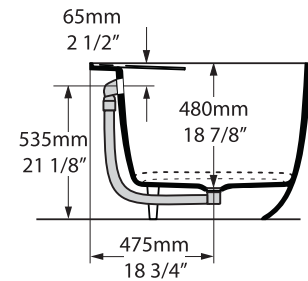

K60

K61

Eldon

victoria  albert®

volcanic limestone baths

Top view

Front view

Side view

Section BB

Shown with K60/K61 waste kit

Section AA

Tap holes can be drilled by installer

*All measurements subject to +/-5% tolerance
*Overflow hole not drilled

 569	 460 ltr
 333	 224 ltr
 109	 0 ltr