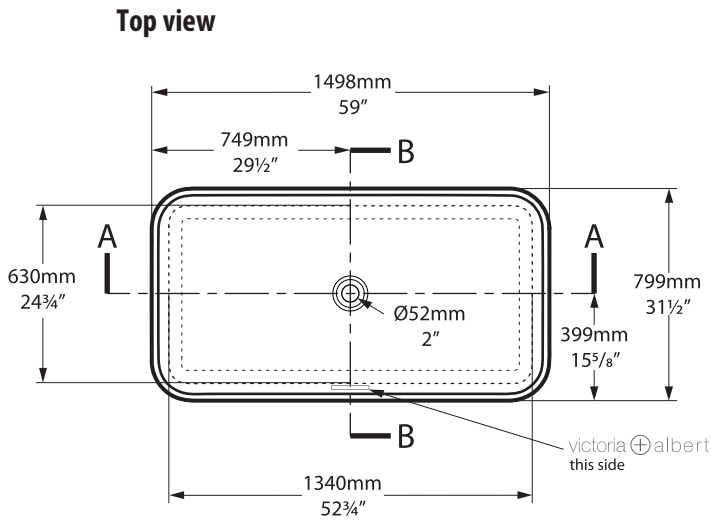

Front view

Side view

Section BB

Shown with K17 waste kit

Section AA

Section BB

Shown with K12/K40 waste kit

*All measurements subject to +/-5% tolerance
*Overflow hole not drilled