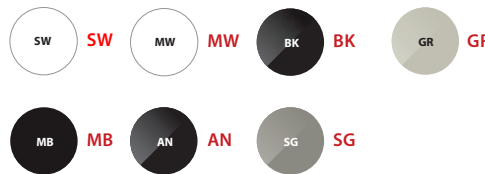

## Rimless countertop basin

- Made from QUARRYCAST®
  - One piece casting of rare volcanic limestone and resin
  - Harder & more durable than acrylic
- Easy clean high gloss finish
- Exterior can be painted
- 25 year guarantee
- Available in seven colour finishes

## Special Options

### External finish

The colours shown here are not exact representations.

SW QUARRYCAST® White  
 MW Matt white  
 BK Gloss black  
 GR Light grey  
 MB Matt black  
 AN Anthracite  
 SG Stone grey