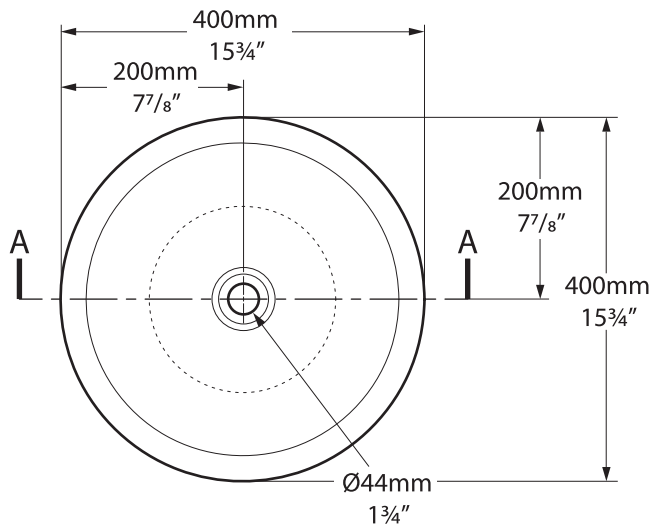

# Drayton 40

Top view

Rim detail

Front view

Side view

Section AA

\*All measurements subject to +/-5% tolerance