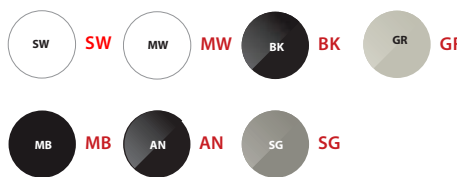

## Rimless countertop basin

- Made from QUARRYCAST®
  - One piece casting of rare volcanic limestone and resin
  - Harder & more durable than acrylic
- Easy clean high gloss finish
- Exterior can be painted
- 25 year guarantee
- Available in seven colour finishes

## Special Options

### External finish

The colours shown here are not exact representations.

- SW QUARRYCAST® White
- MW Matt white
- BK Gloss black
- GR Light grey
- MB Matt black
- AN Anthracite
- SG Stone grey