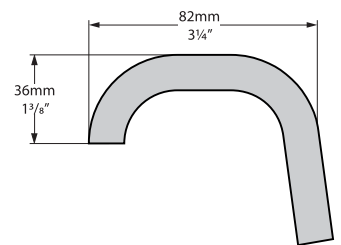

Cheshire

Top view

Side view

Front view

Rim Detail

Section AA

Section BB
Shown with K31 waste kit

Tap holes can be drilled by installer

*All measurements subject to +/-5% tolerance