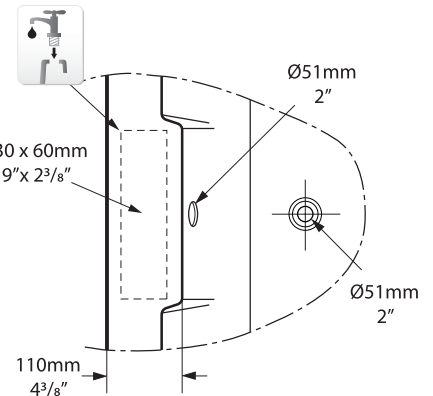

Cheshire

Top view

Side view

Front view

Rim Detail

Section AA

Section BB
Shown with K31 waste kit

Tap holes can be drilled by installer

*All measurements subject to +/-5% tolerance