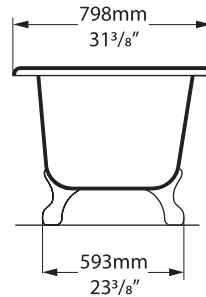

Cheshire

Top view

Side view

Front view

Rim Detail

Section AA

Section BB
Shown with K31 waste kit

Tap holes can be drilled by installer

*All measurements subject to +/-5% tolerance