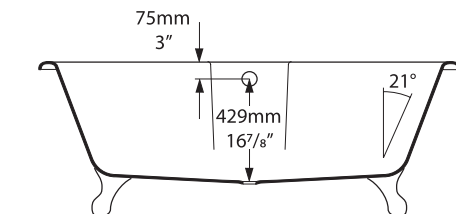

Cheshire

Top view

Side view

Front view

Rim Detail

Section AA

Section BB
Shown with K31 waste kit

Tap holes can be drilled by installer

*All measurements subject to +/-5% tolerance