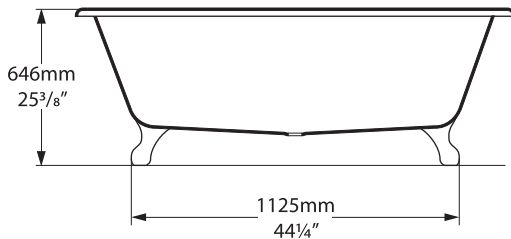

Special Options

External finish

The colours shown here are not exact representations.

Feet

Feet are supplied in the same colour as bath as standard.

Recommended Wastes

No overflow hole

Overflow hole

Cheshire

Top view

Side view

Front view

Rim Detail

Section AA

Section BB
Shown with K31 waste kit

Tap holes can be drilled by installer

*All measurements subject to +/-5% tolerance