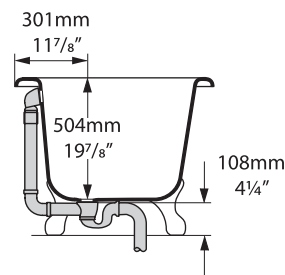

Cheshire

Top view

Side view

Front view

Rim Detail

Section AA

Section BB
Shown with K31 waste kit

Tap holes can be drilled by installer

*All measurements subject to +/-5% tolerance