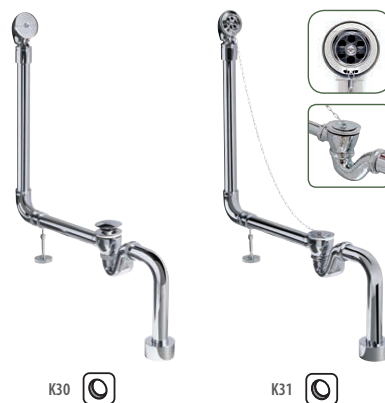

Special Options

External finish

The colours shown here are not exact representations.

Feet

Feet are supplied in the same colour as bath as standard.

Recommended Wastes

No overflow hole

Overflow hole

Cheshire

Top view

Side view

Front view

Rim Detail

Section AA

Section BB
Shown with K31 waste kit

Tap holes can be drilled by installer