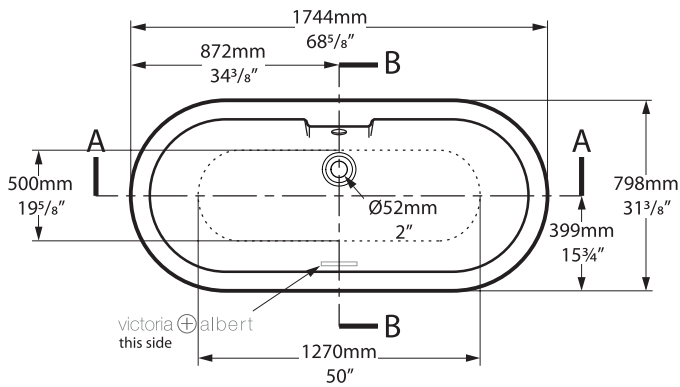

Cheshire

Top view

Side view

Front view

Rim Detail

Section AA

Section BB
Shown with K31 waste kit

Tap holes can be drilled by installer

*All measurements subject to +/-5% tolerance