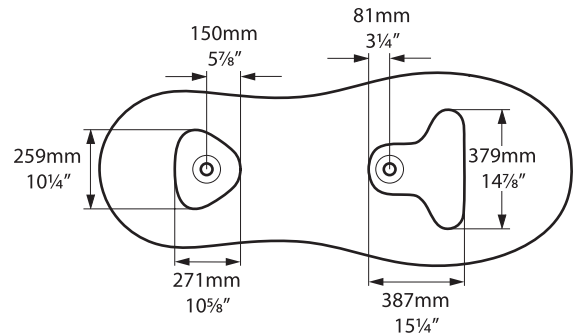

Recommended Wastes

No overflow hole

Overflow hole

K12

K17

Cabrits

Section AA
Shown with K17 + K12 waste kits

Underside View

Section AA
Shown with K12+K12 waste kits

*All measurements subject to +/-5% tolerance
 *Overflow hole not drilled