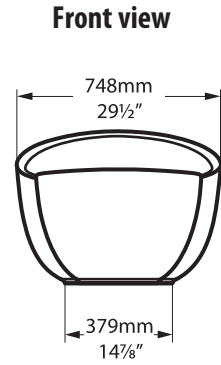

Recommended Wastes

No overflow hole

Overflow hole

K12

K17

Cabrits

Section AA
Shown with K17 + K12 waste kits

Underside View

Section AA
Shown with K12+K12 waste kits

*All measurements subject to +/-5% tolerance
 *Overflow hole not drilled