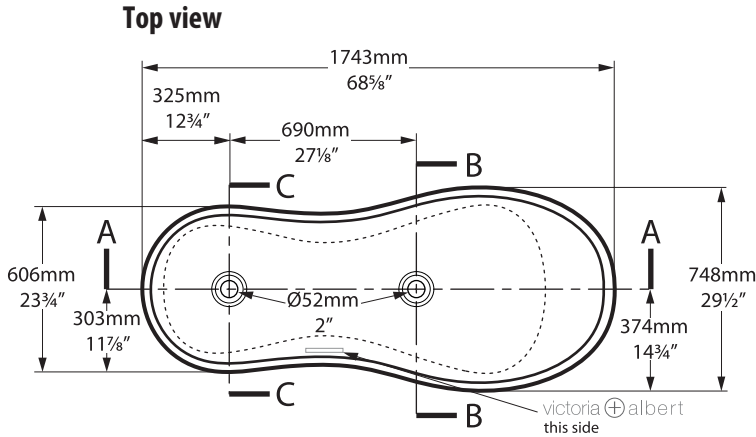

Recommended Wastes

No overflow hole

Overflow hole

K12

K17

Cabrits

Section AA
Shown with K17 + K12 waste kits

Underside View

Section AA
Shown with K12+K12 waste kits

*All measurements subject to +/-5% tolerance
 *Overflow hole not drilled