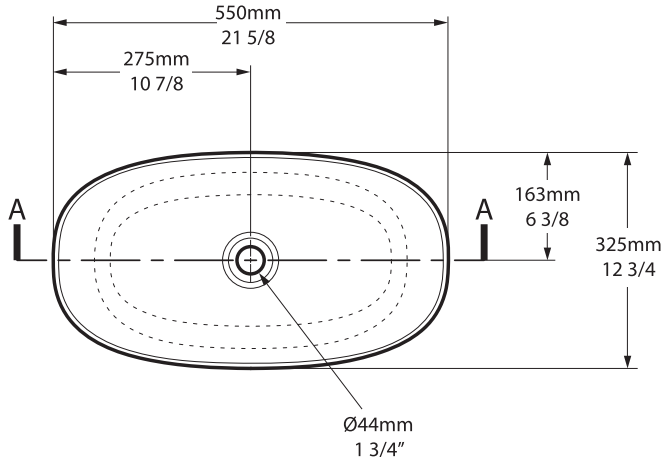

## Recommended Wastes

No overflow hole

Overflow hole

K22

K24

K25

# Barcelona 55

Top view

Front view

Front View

Side view

Section AA

\*All measurements subject to +/-5% tolerance