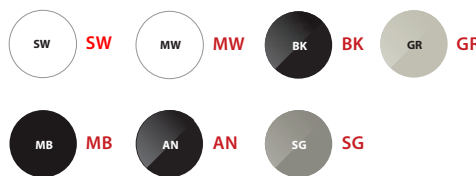

25
years

Guaranteed for residential use for 25 years*

8
years

Guaranteed for commercial use for 8 years*

* QUARRYCAST® white products only. Paint finish exterior guaranteed for 2 years.

Special Options

External finish

The colours shown here are not exact representations.

SW QUARRYCAST® White
 MW Matt white
 BK Gloss black
 GR Light grey
 MB Matt black
 AN Anthracite
 SG Stone grey

Recommended Wastes

K21

K19

K20

K22

Amalfi 55