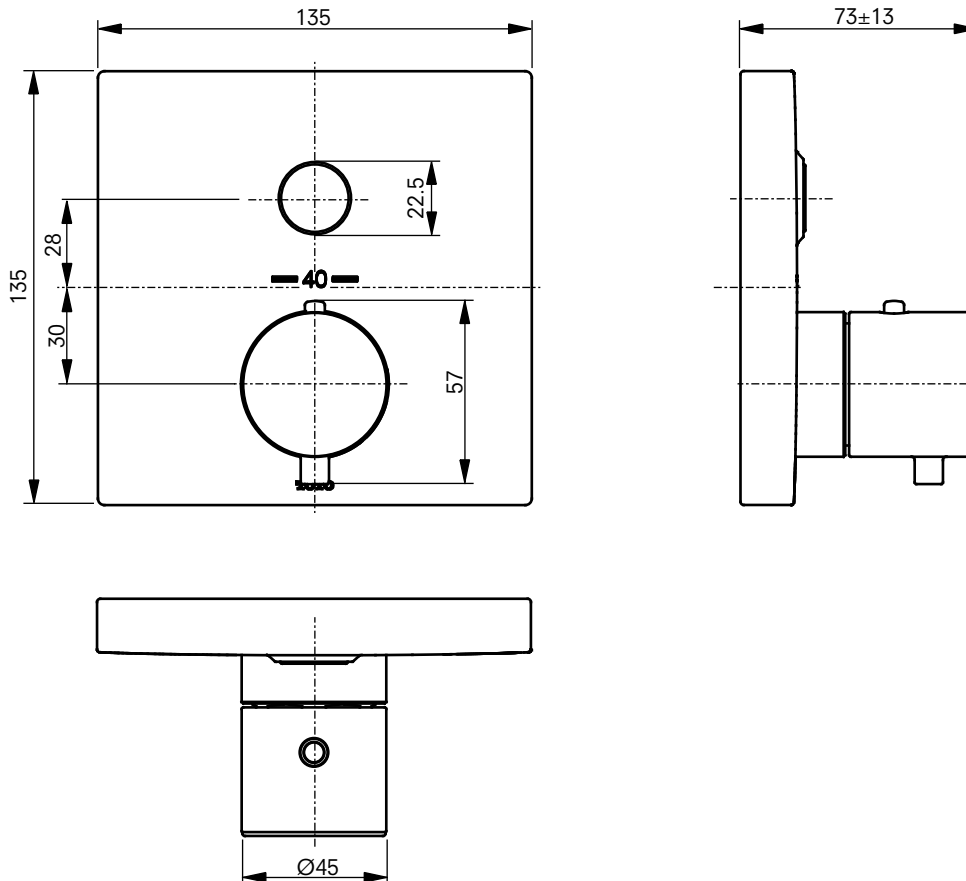

PRODUCT DETAILS

Product code	TBV02405E3
EAN code	40 50663 09422 5
Size	w:135×d:135×h:73 (mm)
Colour	Chrome
Material	Brass
Technologies	SMA-Thermo

TECHNICAL DETAILS

Flow rate (at 0.3 MPa)	23.3 l/min
Operating pressure	0.07-1.0 MPa

TO BE COMBINED WITH

Concealed box	TBN01001E
----------------------	-----------

Weights and measurements shown may be subject to small variations or are indicative.

TECHNICAL DRAWINGS

SHOWER

Thermostatic shower mixer with start/stop function, concealed