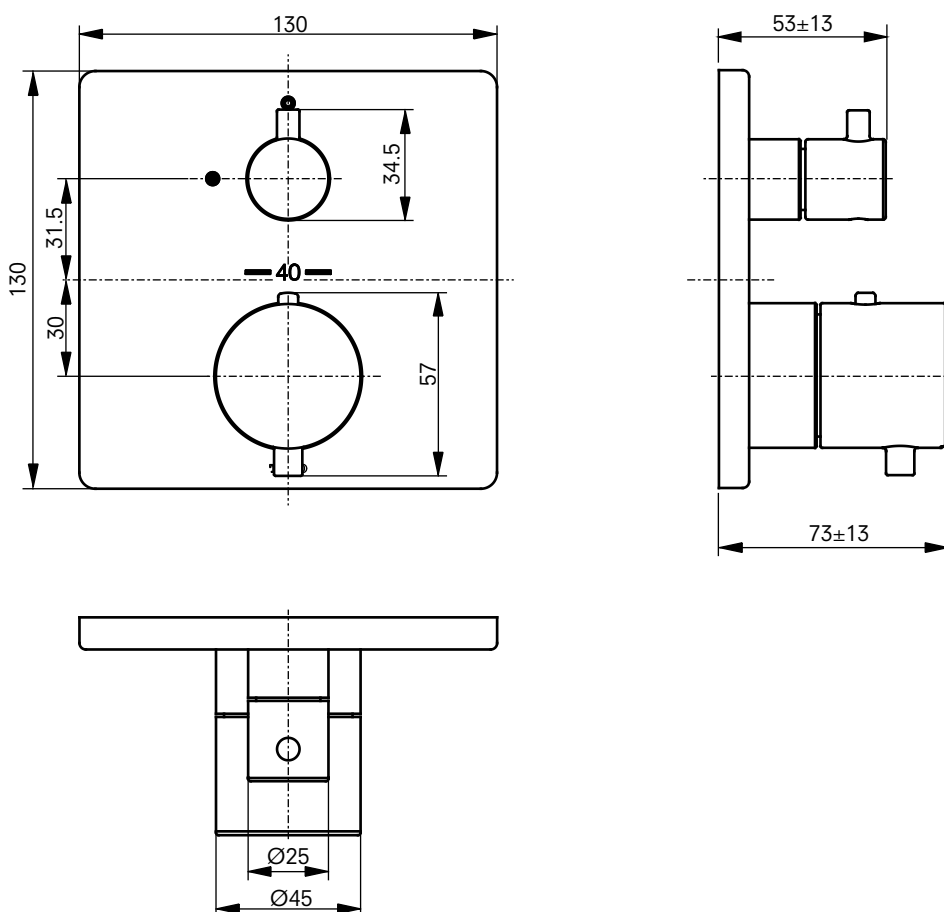

### PRODUCT DETAILS

Product code	TBV02406E3
EAN code	40 50663 09408 9
Size	w:130×d:130×h:73 (mm)
Colour	Chrome
Material	Brass
Technologies	SMA-Thermo

### TECHNICAL DRAWINGS