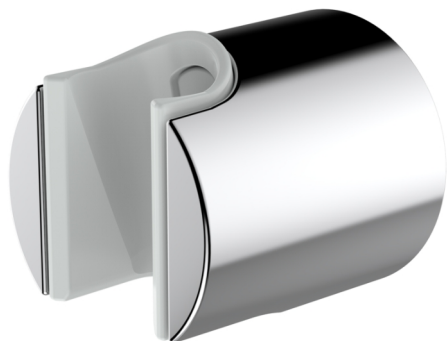

BATHTUB

Shower holder with anti-rotation protection

DE: Brausehalter mit Verdrehschutz
NL: Douchekophouder met anti-rotatiebeveiliging
FR: Support de douche avec protection antitorsion
IT: Gancio per doccia con protezione anti-rotazione

PRODUCT DETAILS

Product code	TBW01025E
EAN code	40 50663 09459 1
Size	w:48xd:54xh:48 (mm)
Weight	0.06 kg
Material	Plastic

Weights and measurements shown may be subject to small variations or are indicative.