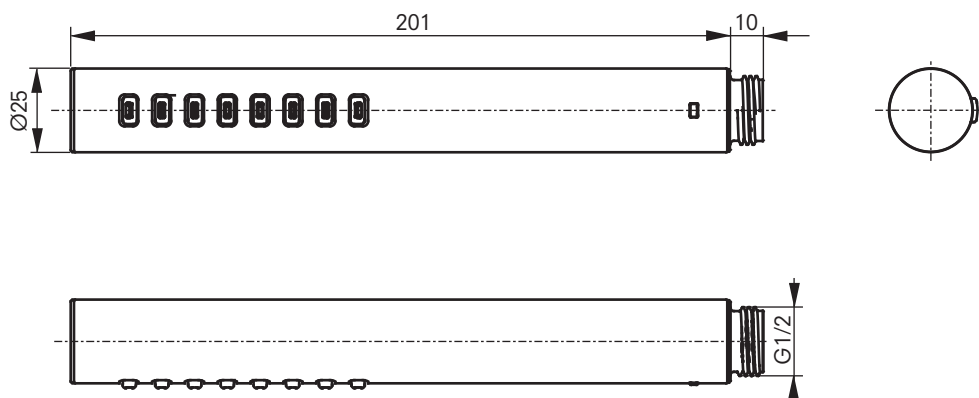

SHOWER

Hand shower

DE: Stabbrause
FR: Douchette tube
IT: Doccetta lineare
NL: Staafdouche
RU: Стержневой душ

PRODUCT DETAILS

Product code	TBW02016E1A
EAN code	40 50663 09473 7
Size	d:Ø25.5×h:211 (mm)
Colour	Chrome, White
Material	Resin
Technologies	Wavy spray, Water-saving

TECHNICAL DETAILS

Flow rate (at 0.3 Mpa)	Comfort Wave: 8.0 l/min
Operating pressure	0.05 - 0.5 MPa

Weights and measurements shown may be subject to small variations or are indicative.

TECHNICAL DRAWINGS

SHOWER

Hand shower

DE: Stabbrause
FR: Douchette tube
IT: Doccetta lineare
NL: Staafdouche
RU: Стержневой душ

FLOW RATES