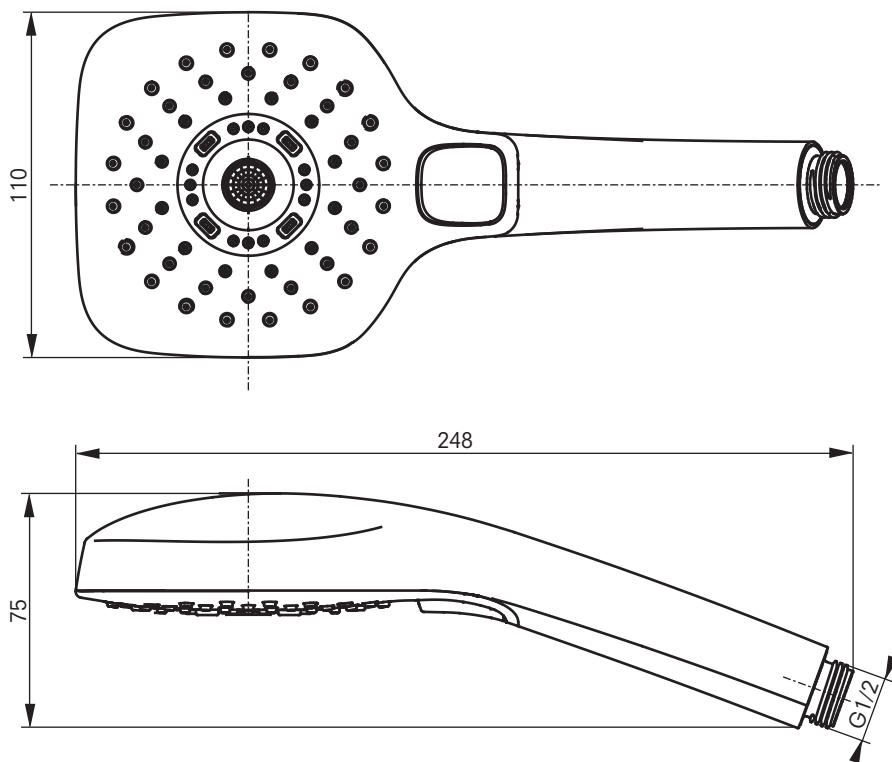

SHOWER

DaySpa hand shower with 3 types of spray, 110 mm, square

DE: DaySpa Handbrause mit 3 Strahlarten, 110 mm, eckig
FR: DaySpa handdouche met 3 straalsoorten, 110 mm, vierkant
IT: DaySpa douchette avec trois types de jet, 110 mm, rectangulaire
NL: DaySpa doccetta con 3 tipi di getto, 110 mm, rettangolare

PRODUCT DETAILS

Product code	TBW02015E1A
EAN code	40 50663 09472 0
Size	w:110×d:74.5×h:245 (mm)
Colour	Chrome, White
Material	Resin
Technologies	Wavy spray, Water-saving

TECHNICAL DETAILS

Flow rate (at 0.3 Mpa)	Comfort Wave: 7.6 l/min Active Wave : 7.8 l/min Warm Pillar : 7.7 l/min
Operating pressure	0.05 - 0.5 MPa

Weights and measurements shown may be subject to small variations or are indicative.

TECHNICAL DRAWINGS

SHOWER

DaySpa hand shower with 3 types of spray, 110 mm, square

DE: DaySpa Handbrause mit 3 Strahlarten, 110 mm, eckig
FR: DaySpa handdouche met 3 straalsoorten, 110 mm, vierkant
IT: DaySpa doccia con 3 tipi di getto, 110 mm, rettangolare
NL: DaySpa douchetta con 3 tipi di getto, 110 mm, rettangolare