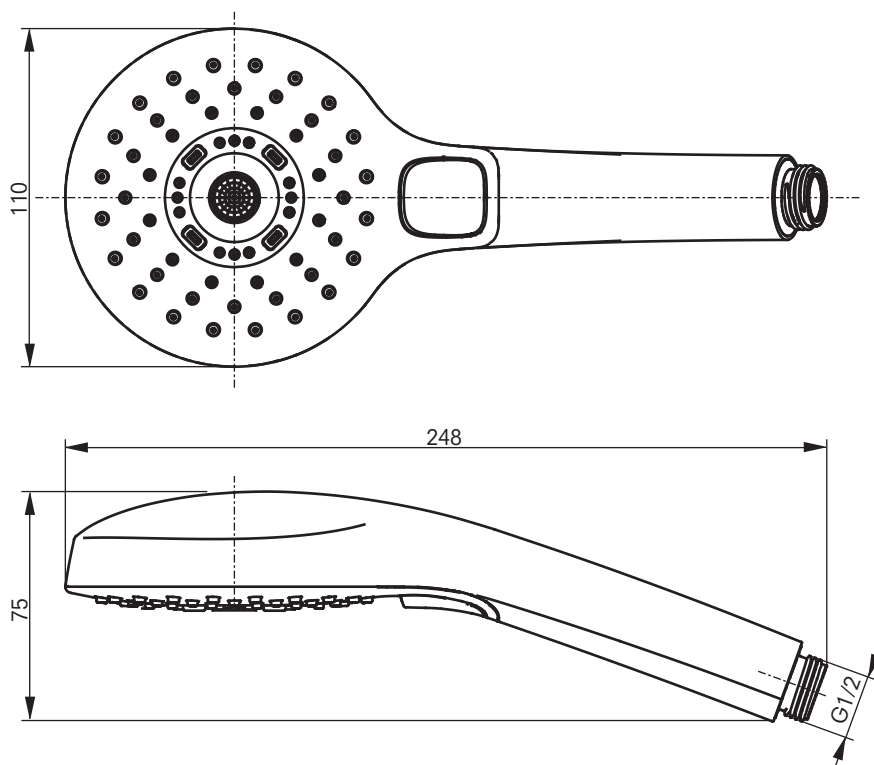

## DaySpa hand shower with 3 types of spray, 110 mm, round

DE: DaySpa Handbrause mit 3 Strahlarten, 110 mm, rund  
FR: DaySpa handdouche met 3 straalsoorten, 110 mm, rond  
IT: DaySpa douchette avec trois types de jet, 110 mm, ronde  
NL: DaySpa doccetta con 3 tipi di getto, 110 mm, rotonda

### PRODUCT DETAILS

<b>Product code</b>	TBW01011E1A
<b>EAN code</b>	40 50663 09471 3
<b>Size</b>	w:110×d:74.5×h:245 (mm)
<b>Colour</b>	Chrome, White
<b>Material</b>	Resin
<b>Technologies</b>	Wavy spray, Water-saving

### TECHNICAL DETAILS

<b>Flow rate (at 0.3 Mpa)</b>	Comfort Wave: 7.6 l/min Active Wave : 7.8 l/min Warm Pillar : 7.7 l/min
<b>Operating pressure</b>	0.05 - 0.5 MPa

Weights and measurements shown may be subject to small variations or are indicative.

### TECHNICAL DRAWINGS