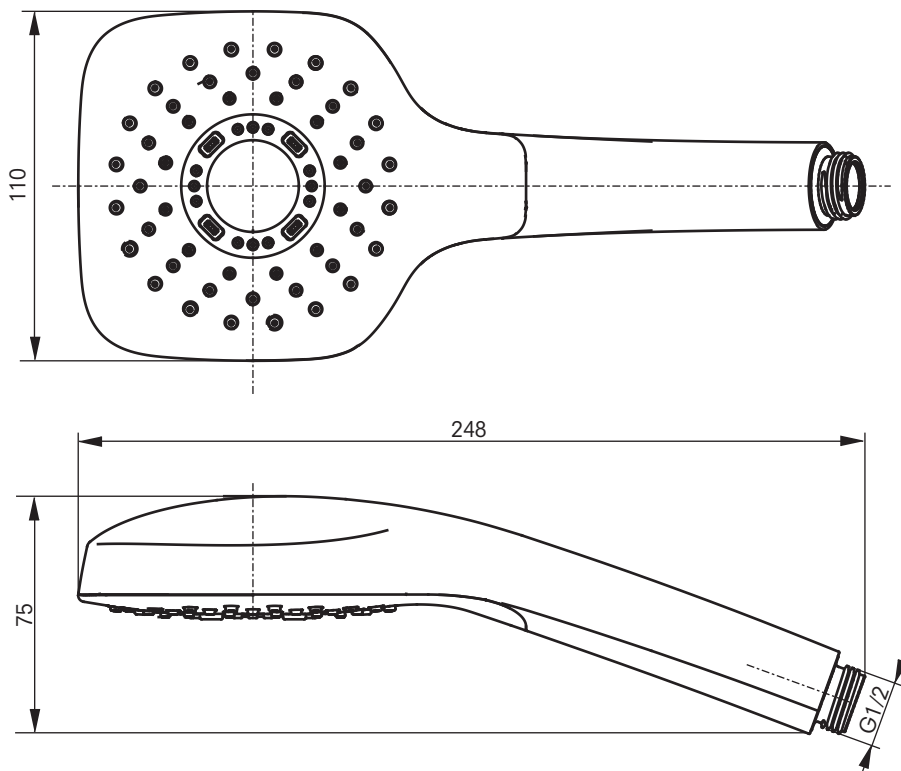

SHOWER

Hand shower, 110 mm, square

DE: Handbrause, 110 mm, eckig
FR: Douchette, 110 mm, rectangulaire
IT: Doccetta, 110 mm, rettangolare
NL: Handdouche, 110 mm, vierkant
RU: Ручной душ, 110 мм, прямоугольный

PRODUCT DETAILS

Product code	TBW02010E1A
EAN code	40 50663 09470 6
Size	w:110×d:74.5×h:245 (mm)
Colour	Chrome, White
Material	Resin
Technologies	Wavy spray, Water-saving

TECHNICAL DETAILS

Flow rate (at 0.3 Mpa)	Comfort Wave: 8 l/min
Operating pressure	0.05 - 0.5 MPa

Weights and measurements shown may be subject to small variations or are indicative.

TECHNICAL DRAWINGS

SHOWER

Hand shower, 110 mm, square

DE: Handbrause, 110 mm, eckig
FR: Douchette, 110 mm, rectangulaire
IT: Doccetta, 110 mm, rettangolare
NL: Handdouche, 110 mm, vierkant
RU: Ручной душ, 110 мм, прямоугольный