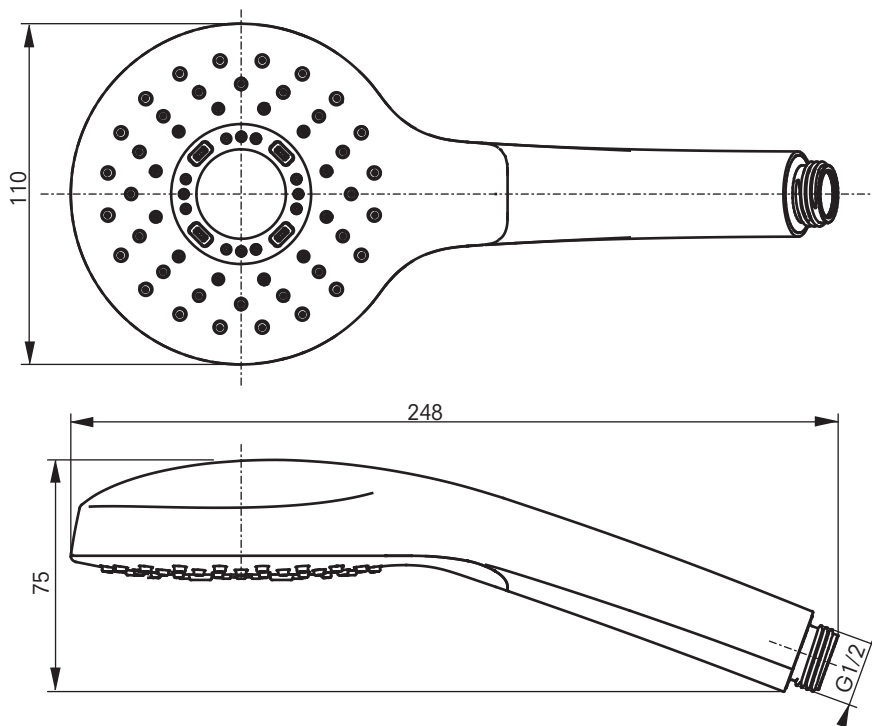

SHOWER

Hand shower, 110 mm, round

DE: Handbrause, 110 mm, rund
FR: Douchette, 110 mm, rond
IT: Doccetta, 110 mm, rotonda
NL: Handdouche, 110 mm, rond
RU: Ручной душ, 110 мм, круглый

PRODUCT DETAILS

Product code	TBW01009E1A
EAN code	40 50663 09469 0
Size	w:110×d:74.5×h:245 (mm)
Colour	Chrome, White
Material	Resin
Technologies	Wavy spray, Water-saving

TECHNICAL DETAILS

Flow rate (at 0.3 Mpa)	Comfort Wave: 8 l/min
Operating pressure	0.05 - 0.5 MPa

Weights and measurements shown may be subject to small variations or are indicative.

TECHNICAL DRAWINGS

SHOWER

Hand shower, 110 mm, round

DE: Handbrause, 110 mm, rund
FR: Douchette, 110 mm, rond
IT: Doccetta, 110 mm, rotonda
NL: Handdouche, 110 mm, rond
RU: Ручной душ, 110 мм, круглый

FLOW RATES